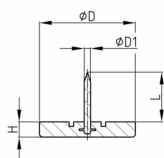

Product Group GR

Round nail glides made of HD-polyethylene

Standard Colours

- brown
- white

Material

- HD-Polyethylene (PE-HD)

- GR 25 and GR 30 are made of polyamide (PA).

Order Number	D	D1	H ca.	L ca.
	mm	mm	mm	mm
GR 10	10	2	5	15
GR 15	15	2	5	15
GR 18	18	2	5	15
GR 20	20	2	5	15
GR 22	22	2	5	15
GR 25	25	2	5	15
GR 30	30	2	5	15