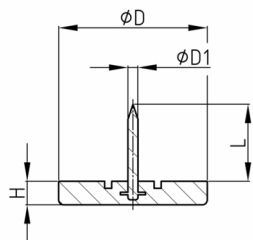

Product Group GR

Round nail glides made of HD-polyethylene

Standard Colours

- brown
- white

Material

- HD-Polyethylene (PE-HD)

- GR 25 and GR 30 are made of polyamide (PA).

Order Number	D	D1	H ca.	L ca.
	mm	mm	mm	mm
GR 10	10	2	5	15
GR 15	15	2	5	15
GR 18	18	2	5	15
GR 20	20	2	5	15
GR 22	22	2	5	15
GR 25	25	2	5	15
GR 30	30	2	5	15