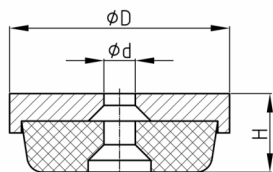

# Walter Bethke GmbH & Co. KG

Technische Kunststoff - und Hybridprodukte

**Product Group** RMS o.S.

Round furniture feet made of impact-resistant polystyrene with anti-slip PVC-P coating and fastening hole

### Material

- Base body: Polystyrene (PS), impact resistant
- Bumper: plasticised PVC (PVC-P)

- Glides is supplied without screw

| Order Number | D  | H  | d   |
|--------------|----|----|-----|
|              | mm | mm | mm  |
| RMS 24 oS    | 24 | 10 | 3,5 |
| RMS 28 oS    | 28 | 10 | 3,5 |