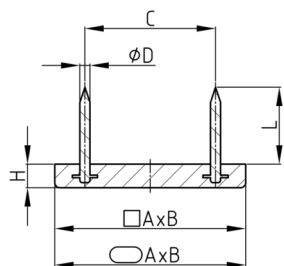

Product Group GO

Nail glides made of HD-polyethylene with two nails

Standard Colours

- brown
- white

Material

- HD-Polyethylene (PE-HD)

- O = oval
- R = rectangular
- E = elliptical

Order Number	A	B	C	D	H ca.	L ca.	Type
	mm	mm	mm	mm	mm	mm	
GO 30x18	30	18	17	2	5	12	R
GO 35x18	35	18	17	2	5	10	O
GO 40x25	40	25	25	2	5	10	E
GO 44x16	44	16	25	2	5	11	O
GO 44x18	44	18	25	2	5	10	O
GO 45x20	45	20	25	2	5	13	O