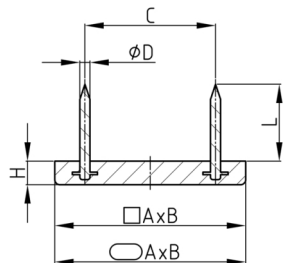

Product Group GO

Nail glides made of HD-polyethylene with two nails

Standard Colours

- brown
- white

Material

- HD-Polyethylene (PE-HD)

- O = oval
- R = rectangular
- E = elliptical

Order Number	A	B	C	D	H ca.	L ca.	Type
	mm	mm	mm	mm	mm	mm	
GO 30x18	30	18	17	2	5	12	R
GO 35x18	35	18	17	2	5	10	O
GO 40x25	40	25	25	2	5	10	E
GO 44x16	44	16	25	2	5	11	O
GO 44x18	44	18	25	2	5	10	O
GO 45x20	45	20	25	2	5	13	O