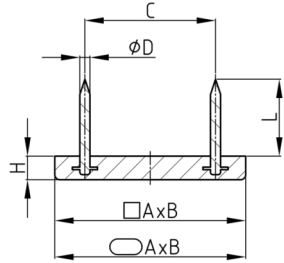

Product Group GO

Nail glides made of HD-polyethylene with two nails

Standard Colours

- brown
- white

Material

- HD-Polyethylene (PE-HD)

- O = oval
- R = rectangular
- E = elliptical

Order Number	A	B	C	D	H ca.	L ca.	Type
	mm	mm	mm	mm	mm	mm	
GO 30x18	30	18	17	2	5	12	R
GO 35x18	35	18	17	2	5	10	O
GO 40x25	40	25	25	2	5	10	E
GO 44x16	44	16	25	2	5	11	O
GO 44x18	44	18	25	2	5	10	O
GO 45x20	45	20	25	2	5	13	O