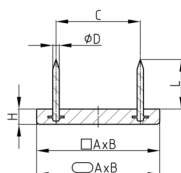

Product Group GO

Nail glides made of HD-polyethylene with two nails

Standard Colours

- brown
- white

Material

- HD-Polyethylene (PE-HD)

- O = oval
- R = rectangular
- E = elliptical

Order Number	A	B	C	D	H ca.	L ca.	Type
	mm	mm	mm	mm	mm	mm	
GO 30x18	30	18	17	2	5	12	R
GO 35x18	35	18	17	2	5	10	O
GO 40x25	40	25	25	2	5	10	E
GO 44x16	44	16	25	2	5	11	O
GO 44x18	44	18	25	2	5	10	O
GO 45x20	45	20	25	2	5	13	O