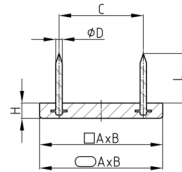

Product Group GO

Nail glides made of HD-polyethylene with two nails

Standard Colours

- brown
- white

Material

- HD-Polyethylene (PE-HD)

- O = oval
- R = rectangular
- E = elliptical

Order Number	A	B	C	D	H ca.	L ca.	Type
	mm	mm	mm	mm	mm	mm	
GO 30x18	30	18	17	2	5	12	R
GO 35x18	35	18	17	2	5	10	O
GO 40x25	40	25	25	2	5	10	E
GO 44x16	44	16	25	2	5	11	O
GO 44x18	44	18	25	2	5	10	O
GO 45x20	45	20	25	2	5	13	O