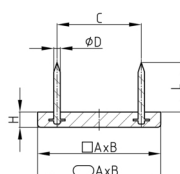

Product Group GO

Nail glides made of HD-polyethylene with two nails

Standard Colours

- brown
- white

Material

- HD-Polyethylene (PE-HD)

- O = oval
- R = rectangular
- E = elliptical

Order Number	A	B	C	D	H ca.	L ca.	Type
	mm	mm	mm	mm	mm	mm	
GO 30x18	30	18	17	2	5	12	R
GO 35x18	35	18	17	2	5	10	O
GO 40x25	40	25	25	2	5	10	E
GO 44x16	44	16	25	2	5	11	O
GO 44x18	44	18	25	2	5	10	O
GO 45x20	45	20	25	2	5	13	O