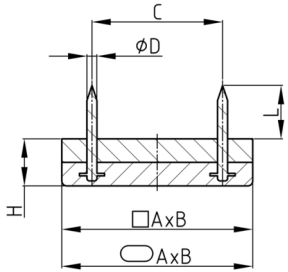

Product Group GOG

Furniture glides made of HD-polyethylene with two nails and black rubber bumper

Standard Colours

- brown
- white

Material

- Base body: Polyethylene (PE-HD)
- Bumper: LD-Polyethylene (LD-PE)

- O = oval
- R = rectangular

Order Number	A	B	C	D	H ca.	L ca.	Type
	mm	mm	mm	mm	mm	mm	
GOG 30x18	30	18	17	2	10	12	R
GOG 45x20	45	20	23	2	10	12	O