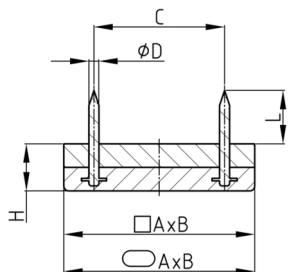

Product Group GOG

Furniture glides made of HD-polyethylene with two nails and black rubber bumper

Standard Colours

- brown
- white

Material

- Base body: Polyethylene (PE-HD)
- Bumper: LD-Polyethylene (LD-PE)

- O = oval
- R = rectangular

Order Number	A	B	C	D	H ca.	L ca.	Type
	mm	mm	mm	mm	mm	mm	
GOG 30x18	30	18	17	2	10	12	R
GOG 45x20	45	20	23	2	10	12	O