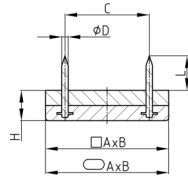

Product Group GOG

Furniture glides made of HD-polyethylene with two nails and black rubber bumper

Standard Colours

- brown
- white

Material

- Base body: Polyethylene (PE-HD)
- Bumper: LD-Polyethylene (LD-PE)

- O = oval
- R = rectangular

Order Number	A	B	C	D	H ca.	L ca.	Type
	mm	mm	mm	mm	mm	mm	
GOG 30x18	30	18	17	2	10	12	R
GOG 45x20	45	20	23	2	10	12	O