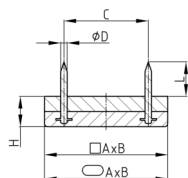

Product Group GOG

Furniture glides made of HD-polyethylene with two nails and black rubber bumper

Standard Colours

- brown
- white

Material

- Base body: Polyethylene (PE-HD)
- Bumper: LD-Polyethylene (LD-PE)

- O = oval
- R = rectangular

Order Number	A	B	C	D	H ca.	L ca.	Type
	mm	mm	mm	mm	mm	mm	
GOG 30x18	30	18	17	2	10	12	R
GOG 45x20	45	20	23	2	10	12	O