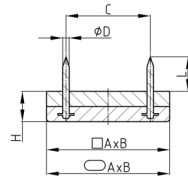

Product Group GOG

Furniture glides made of HD-polyethylene with two nails and black rubber bumper

Standard Colours

- brown
- white

Material

- Base body: Polyethylene (PE-HD)
- Bumper: LD-Polyethylene (LD-PE)

- O = oval
- R = rectangular

Order Number	A	B	C	D	H ca.	L ca.	Type
	mm	mm	mm	mm	mm	mm	
GOG 30x18	30	18	17	2	10	12	R
GOG 45x20	45	20	23	2	10	12	O