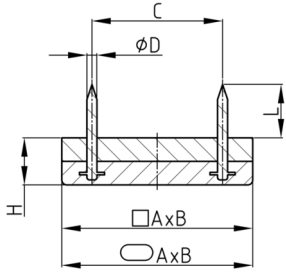

Product Group GOG

Furniture glides made of HD-polyethylene with two nails and black rubber bumper

Standard Colours

- brown
- white

Material

- Base body: Polyethylene (PE-HD)
- Bumper: LD-Polyethylene (LD-PE)

- O = oval
- R = rectangular

Order Number	A	B	C	D	H ca.	L ca.	Type
	mm	mm	mm	mm	mm	mm	
GOG 30x18	30	18	17	2	10	12	R
GOG 45x20	45	20	23	2	10	12	O