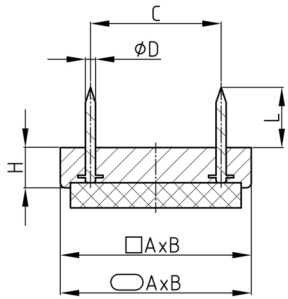

Product Group GOF

Furniture glides made of impact-resistant polystyrene with two nails and felt gliding surface

Standard Colours

- grey

Material

- Base body: Polystyrene (PS), impact resistant
- Slide base: felt

- O = oval
- R = rectangular
- E = elliptical

Order Number	A	B	C	D	H ca.	L ca.	Type
	mm	mm	mm	mm	mm	mm	
GOF 30x18	30	18	17,5	2	7	13	R
GOF 38x18	38	18	25	2	7	13	O
GOF 40x25	40	25	24,5	2	7	13	E