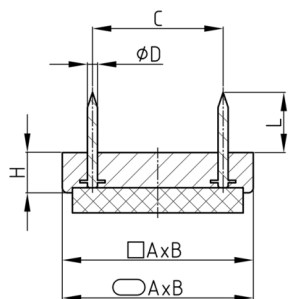

Product Group GOF

Furniture glides made of impact-resistant polystyrene with two nails and felt gliding surface

Standard Colours

- grey

Material

- Base body: Polystyrene (PS), impact resistant
- Slide base: felt

- O = oval
- R = rectangular
- E = elliptical

Order Number	A	B	C	D	H ca.	L ca.	Type
	mm	mm	mm	mm	mm	mm	
GOF 30x18	30	18	17,5	2	7	13	R
GOF 38x18	38	18	25	2	7	13	O
GOF 40x25	40	25	24,5	2	7	13	E