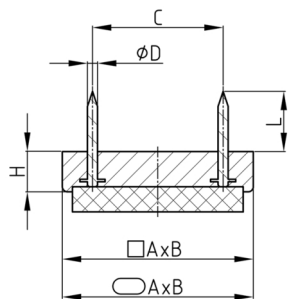

Product Group GOF

Furniture glides made of impact-resistant polystyrene with two nails and felt gliding surface

Standard Colours

- grey

Material

- Base body: Polystyrene (PS), impact resistant
- Slide base: felt