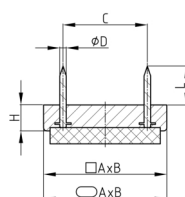

#### Material

- Base body: Polystyrene (PS), impact resistant
- Slide base: felt

- O = oval
- R = rectangular
- E = elliptical

Order Number	A	B	C	D	H ca.	L ca.	Type
	mm	mm	mm	mm	mm	mm	
GOF 30x18	30	18	17,5	2	7	13	R
GOF 38x18	38	18	25	2	7	13	O
GOF 40x25	40	25	24,5	2	7	13	E