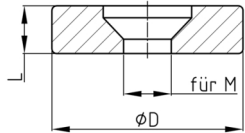

Product Group PR/PP

Slide washers made of polypropylene with boring for fastening with countersunk screws (90°)

Standard Colours

- black RAL 9005
- signal white RAL 9003
- uncoloured

Material

- Polypropylene (PP)

- For use on upholstered furnitures, wooden chairs, etc.

Product options on inquiry

- Special colours (colours, minimum quantities, set-up costs, pricing and surcharges)

Order Number	for WAF	D	L
		mm	mm
PR 40x10 / M10 PP	M10	40	10
PR 40x10 / M8 PP	M8	40	10
PR 40x10 / M6 PP	M6	40	10
PR 30x10 / M5/M6 PP	M5/M6	30	10
PR 25x10 / M5/M6 PP	M5/M6	25	10
PR 20x10 / M5 PP	M5	20	10