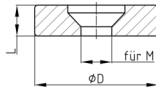

Product Group PR/PP

Slide washers made of polypropylene with boring for fastening with countersunk screws (90°)

Standard Colours

- black RAL 9005
- signal white RAL 9003
- uncoloured

Material

- Polypropylene (PP)

- For use on upholstered furnitures, wooden chairs, etc.

Product options on inquiry

- Special colours (colours, minimum quantities, set-up costs, pricing and surcharges)

Order Number	for WAF	D	L
		mm	mm
PR 40x10 / M10 PP	M10	40	10
PR 40x10 / M8 PP	M8	40	10
PR 40x10 / M6 PP	M6	40	10
PR 30x10 / M5/M6 PP	M5/M6	30	10
PR 25x10 / M5/M6 PP	M5/M6	25	10
PR 20x10 / M5 PP	M5	20	10