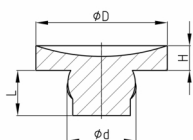

Product information

- Harmless, phthalate-free plasticiser (toys, food contact)
- Glass supports for racks, frames and mounts
- Spacers / feet for devices and apparatus

Product options on inquiry

- Special colours (colours, minimum quantities, set-up costs, pricing and surcharges)

Order Number	d	D	H	L
	mm	mm	mm	mm
GS 12	6	12	2,5	5,5
GS 16	8	16	3	5,5
GS 20	10	20	3,5	5,5