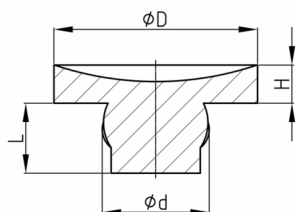

Product Group GS

Concave glass rests made of soft PVC

Standard Colours

- uncoloured

Material

- Plasticised PVC (PVC-P), app. 60 Shore A

Product information

- Harmless, phthalate-free plasticiser (toys, food contact)
- Glass supports for racks, frames and mounts
- Spacers / feet for devices and apparatus

Product options on inquiry

- Special colours (colours, minimum quantities, set-up costs, pricing and surcharges)

Order Number	d	D	H	L
	mm	mm	mm	mm
GS 12	6	12	2,5	5,5
GS 16	8	16	3	5,5
GS 20	10	20	3,5	5,5