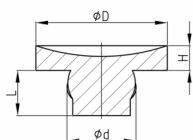

Product Group GS

Concave glass rests made of soft PVC

Standard Colours

- uncoloured

Material

- Plasticised PVC (PVC-P), app. 60 Shore A

Product information

- Harmless, phthalate-free plasticiser (toys, food contact)
- Glass supports for racks, frames and mounts
- Spacers / feet for devices and apparatus