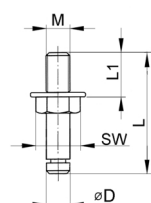

Product Group R 23-3

Threaded bolt for group R21 and R22

Material

- Zinc plated steel

Order Number	D	L	L1	M	WAF	Fit for group
	mm	mm	mm		mm	
R2315	8	41	13	M8	11	R2113
R2316	8	47	14	M8	11	R2115, R2215
R23171	8	57	14	M10	13	R2115, R2215