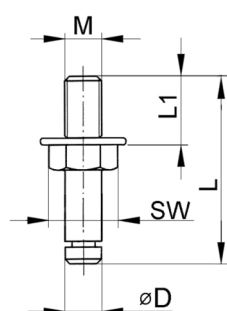

Product Group R 23-3

Threaded bolt for group R21 and R22

Material

- Zinc plated steel

Order Number	D	L	L1	M	WAF	Fit for group
	mm	mm	mm		mm	
R2315	8	41	13	M8	11	R2113
R2316	8	47	14	M8	11	R2115, R2215
R23171	8	57	14	M10	13	R2115, R2215