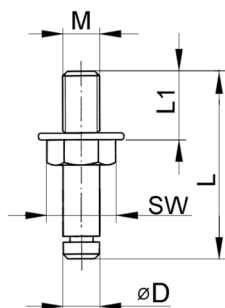

**Product Group** R 23-3

Threaded bolt for group R21 and R22

**Material**

- Zinc plated steel

Order Number	D	L	L1	M	WAF	Fit for group
	mm	mm	mm		mm	
R2315	8	41	13	M8	11	R2113
R2316	8	47	14	M8	11	R2115, R2215
R23171	8	57	14	M10	13	R2115, R2215