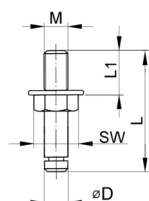

Product Group R 23-3

Threaded bolt for group R21 and R22

Material

- Zinc plated steel

Order Number	D	L	L1	M	WAF	Fit for group
	mm	mm	mm		mm	
R2315	8	41	13	M8	11	R2113
R2316	8	47	14	M8	11	R2115, R2215
R23171	8	57	14	M10	13	R2115, R2215