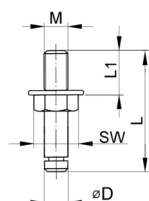

**Product Group** R 23-3

Threaded bolt for group R21 and R22

**Material**

- Zinc plated steel

Order Number	D	L	L1	M	WAF	Fit for group
	mm	mm	mm		mm	
R2315	8	41	13	M8	11	R2113
R2316	8	47	14	M8	11	R2115, R2215
R23171	8	57	14	M10	13	R2115, R2215