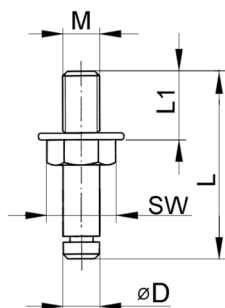

Product Group R 23-3

Threaded bolt for group R21 and R22

Material

- Zinc plated steel

Order Number	D	L	L1	M	WAF	Fit for group
	mm	mm	mm		mm	
R2315	8	41	13	M8	11	R2113
R2316	8	47	14	M8	11	R2115, R2215
R23171	8	57	14	M10	13	R2115, R2215