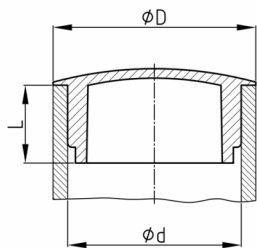

Product Group BS

Covering plugs made of polyethylene for round tubes

Standard Colours

- black
- white

Material

- Polyethylene (PE)