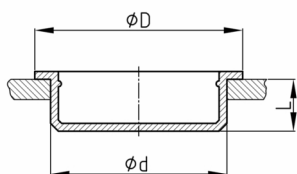

Product Group PSS

Parallel protection plugs made of polyethylene

Standard Colours

- uncoloured

Material

- Polyethylene (PE)