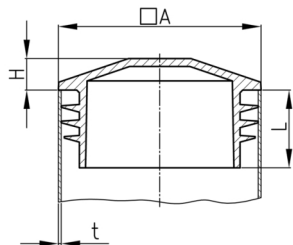

Product Group VLQD

Viewing plugs with lamella made of polyethylene for square tubes

Standard Colours

- black

Material

- Polyethylene (PE)

Order Number	A	H	L	t
	mm	mm	mm	mm
VLQD 22x22x1,5-2	22	5	12	1,5-2
VLQD 25x25x1,5-2	25	5	14	1,5-2
VLQD 30x30x1,5-2	30	5	13,5	1,5-2
VLQD 35x35x1,5-2	35	5	13,5	1,5-2
VLQD 40x40x1,5-2	40	5	14,5	1,5-2
VLQD 50x50x1-2	50	5	14	1-2
VLQD 80x80x3-4	80	6	17	3-4