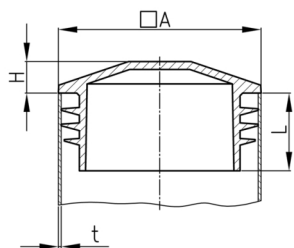

Product Group VLQD

Viewing plugs with lamella made of polyethylene for square tubes

Standard Colours

- black

Material

- Polyethylene (PE)

Order Number	A	H	L	t
	mm	mm	mm	mm
VLQD 22x22x1,5-2	22	5	12	1,5-2
VLQD 25x25x1,5-2	25	5	14	1,5-2
VLQD 30x30x1,5-2	30	5	13,5	1,5-2
VLQD 35x35x1,5-2	35	5	13,5	1,5-2
VLQD 40x40x1,5-2	40	5	14,5	1,5-2
VLQD 50x50x1-2	50	5	14	1-2
VLQD 80x80x3-4	80	6	17	3-4