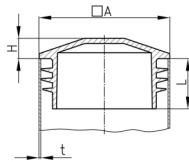

Product Group VLQD

Viewing plugs with lamella made of polyethylene for square tubes

Standard Colours

- black

Material

- Polyethylene (PE)

Order Number	A	H	L	t
	mm	mm	mm	mm
VLQD 22x22x1,5-2	22	5	12	1,5-2
VLQD 25x25x1,5-2	25	5	14	1,5-2
VLQD 30x30x1,5-2	30	5	13,5	1,5-2
VLQD 35x35x1,5-2	35	5	13,5	1,5-2
VLQD 40x40x1,5-2	40	5	14,5	1,5-2
VLQD 50x50x1-2	50	5	14	1-2
VLQD 80x80x3-4	80	6	17	3-4