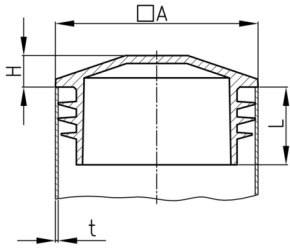

Product Group VLQD

Viewing plugs with lamella made of polyethylene for square tubes

Standard Colours

- black

Material

- Polyethylene (PE)

Order Number	A	H	L	t
	mm	mm	mm	mm
VLQD 22x22x1,5-2	22	5	12	1,5-2
VLQD 25x25x1,5-2	25	5	14	1,5-2
VLQD 30x30x1,5-2	30	5	13,5	1,5-2
VLQD 35x35x1,5-2	35	5	13,5	1,5-2
VLQD 40x40x1,5-2	40	5	14,5	1,5-2
VLQD 50x50x1-2	50	5	14	1-2
VLQD 80x80x3-4	80	6	17	3-4