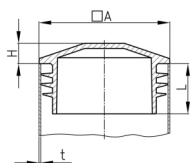

Order Number	A	H	L	t
	mm	mm	mm	mm
VLQD 22x22x1,5-2	22	5	12	1,5-2
VLQD 25x25x1,5-2	25	5	14	1,5-2
VLQD 30x30x1,5-2	30	5	13,5	1,5-2
VLQD 35x35x1,5-2	35	5	13,5	1,5-2
VLQD 40x40x1,5-2	40	5	14,5	1,5-2
VLQD 50x50x1-2	50	5	14	1-2
VLQD 80x80x3-4	80	6	17	3-4