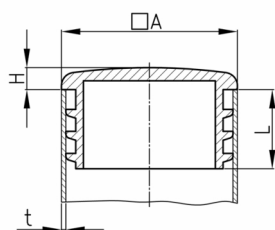

Product Group B 44

Sight plugs with lamellas made of polyethylene for square tubes

Standard Colours

- black

Material

- Polyethylene (PE)

Order Number	A	H	L	t
	mm	mm	mm	mm
B44 12,7x12,7	12,7	4	14	1,5(2)
B44 15x15	15	5	14	1,5(2)
B44 18x18	18	5	15	1,5(2)
B44 20x20	20	5	12	1,5(2)
B44 25x25	25	5	17	1,5-2
B44 30x30	30	5	18	1,5-2
B44 35x35	35	5	19	1,5-2
B44 40x40	40	5	19	1,5-2