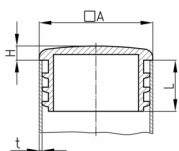

Product Group B 44

Sight plugs with lamellas made of polyethylene for square tubes

Standard Colours

- black

Material

- Polyethylene (PE)

| Order Number | A | H | L | t |
|---------------|------|----|----|--------|
| | mm | mm | mm | mm |
| B44 12,7x12,7 | 12,7 | 4 | 14 | 1,5(2) |
| B44 15x15 | 15 | 5 | 14 | 1,5(2) |
| B44 18x18 | 18 | 5 | 15 | 1,5(2) |
| B44 20x20 | 20 | 5 | 12 | 1,5(2) |
| B44 25x25 | 25 | 5 | 17 | 1,5-2 |
| B44 30x30 | 30 | 5 | 18 | 1,5-2 |
| B44 35x35 | 35 | 5 | 19 | 1,5-2 |
| B44 40x40 | 40 | 5 | 19 | 1,5-2 |