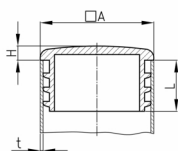

Product Group B 44

Sight plugs with lamellas made of polyethylene for square tubes

Standard Colours

- black

Material

- Polyethylene (PE)

Order Number	A	H	L	t
	mm	mm	mm	mm
B44 12,7x12,7	12,7	4	14	1,5(2)
B44 15x15	15	5	14	1,5(2)
B44 18x18	18	5	15	1,5(2)
B44 20x20	20	5	12	1,5(2)
B44 25x25	25	5	17	1,5-2
B44 30x30	30	5	18	1,5-2
B44 35x35	35	5	19	1,5-2
B44 40x40	40	5	19	1,5-2