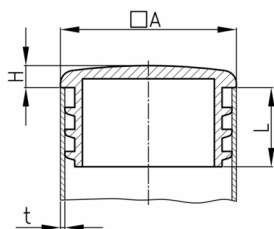

Product Group B 44

Sight plugs with lamellas made of polyethylene for square tubes

Standard Colours

- black

Material

- Polyethylene (PE)

| Order Number | A | H | L | t |
|---------------|------|----|----|--------|
| | mm | mm | mm | mm |
| B44 12,7x12,7 | 12,7 | 4 | 14 | 1,5(2) |
| B44 15x15 | 15 | 5 | 14 | 1,5(2) |
| B44 18x18 | 18 | 5 | 15 | 1,5(2) |
| B44 20x20 | 20 | 5 | 12 | 1,5(2) |
| B44 25x25 | 25 | 5 | 17 | 1,5-2 |
| B44 30x30 | 30 | 5 | 18 | 1,5-2 |
| B44 35x35 | 35 | 5 | 19 | 1,5-2 |
| B44 40x40 | 40 | 5 | 19 | 1,5-2 |