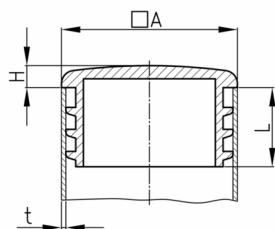

### Product Group B 44

Sight plugs with lamellas made of polyethylene for square tubes

#### Material

- Polyethylene (PE)

Order Number	A	H	L	t
	mm	mm	mm	mm
B44 12,7x12,7	12,7	4	14	1,5(2)
B44 15x15	15	5	14	1,5(2)
B44 18x18	18	5	15	1,5(2)
B44 20x20	20	5	12	1,5(2)
B44 25x25	25	5	17	1,5-2
B44 30x30	30	5	18	1,5-2
B44 35x35	35	5	19	1,5-2
B44 40x40	40	5	19	1,5-2