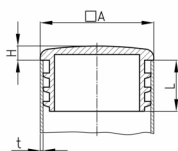

### Product Group B 44

Sight plugs with lamellas made of polyethylene for square tubes

#### Material

- Polyethylene (PE)

Order Number	A	H	L	t
	mm	mm	mm	mm
B44 12,7x12,7	12,7	4	14	1,5(2)
B44 15x15	15	5	14	1,5(2)
B44 18x18	18	5	15	1,5(2)
B44 20x20	20	5	12	1,5(2)
B44 25x25	25	5	17	1,5-2
B44 30x30	30	5	18	1,5-2
B44 35x35	35	5	19	1,5-2
B44 40x40	40	5	19	1,5-2