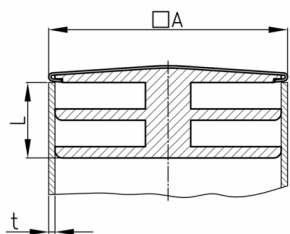

Product Group CQM

Sight plugs made of PE with chrome-/nickel-coloured metal cover for square tubes

Standard Colours

- chrome-/ nickel coloured

Material

- Polyethylene (PE)