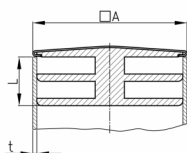

#### Product information

- Chrome-/nickel-coloured metal cover:
- The metal cover features normally has some play to the plug.
- The metal cover is conditionally scratch-resistant and is not considered to be high-gloss nickel-plated.
- The metal cover has limited corrosion resistance (outdoor application + humidity).
- As a rule, odd outside pipe diameters rounded to 1/10 mm (as part of the article or order number) indicate that these sizes originate from or are common in the Imperial system.
- \*)= The plug can also be used from a wall thickness of 1 mm. We recommend checking this before installation.

Order Number	A	L	t
	mm	mm	mm
CQM 16	16	9	1,5(2)
CQM 18	18	9	1,5-2
CQM 20	20	10	1,5-2
CQM 25	25	10	1,5-2
CQM 30 *	30	10	1,5-2
CQM 35 *	35	12	1,5-2
CQM 40 *	40	12	1,5-2