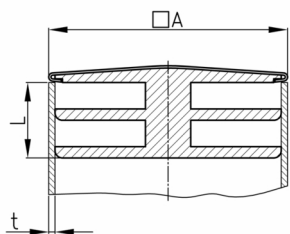

Product Group CQM

Sight plugs made of PE with chrome-/nickel-coloured metal cover for square tubes

Standard Colours

- chrome-/ nickel coloured

Material

- Polyethylene (PE)

Product information

- Chrome-/nickel-coloured metal cover:
- The metal cover features normally has some play to the plug.
- The metal cover is conditionally scratch-resistant and is not considered to be high-gloss nickel-plated.
- The metal cover has limited corrosion resistance (outdoor application + humidity).
- As a rule, odd outside pipe diameters rounded to 1/10 mm (as part of the article or order number) indicate that these sizes originate from or are common in the Imperial system.
- *)= The plug can also be used from a wall thickness of 1 mm. We recommend checking this before installation.

Order Number	A	L	t
	mm	mm	mm
CQM 16	16	9	1,5(2)
CQM 18	18	9	1,5-2
CQM 20	20	10	1,5-2
CQM 25	25	10	1,5-2
CQM 30 *	30	10	1,5-2
CQM 35 *	35	12	1,5-2
CQM 40 *	40	12	1,5-2