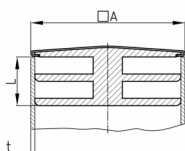

Product Group CQM

Sight plugs made of PE with chrome-/nickel-coloured metal cover for square tubes

Standard Colours

- chrome-/ nickel coloured

Material

- Polyethylene (PE)

Product information

- Chrome-/nickel-coloured metal cover:
- The metal cover features normally has some play to the plug.
- The metal cover is conditionally scratch-resistant and is not considered to be high-gloss nickel-plated.
- The metal cover has limited corrosion resistance (outdoor application + humidity).
- As a rule, odd outside pipe diameters rounded to 1/10 mm (as part of the article or order number) indicate that these sizes originate from or are common in the Imperial system.
- *)= The plug can also be used from a wall thickness of 1 mm. We recommend checking this before installation.

Order Number	A	L	t
	mm	mm	mm
CQM 16	16	9	1,5(2)
CQM 18	18	9	1,5-2
CQM 20	20	10	1,5-2
CQM 25	25	10	1,5-2
CQM 30 *	30	10	1,5-2
CQM 35 *	35	12	1,5-2
CQM 40 *	40	12	1,5-2