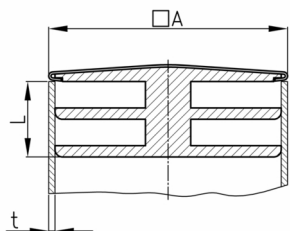

Product Group CQM

Sight plugs made of PE with chrome-/nickel-coloured metal cover for square tubes

Standard Colours

- chrome-/ nickel coloured

Material

- Polyethylene (PE)

Product information

- Chrome-/nickel-coloured metal cover:
- The metal cover features normally has some play to the plug.
- The metal cover is conditionally scratch-resistant and is not considered to be high-gloss nickel-plated.
- The metal cover has limited corrosion resistance (outdoor application + humidity).
- As a rule, odd outside pipe diameters rounded to 1/10 mm (as part of the article or order number) indicate that these sizes originate from or are common in the Imperial system.
- *)= The plug can also be used from a wall thickness of 1 mm. We recommend checking this before installation.

Order Number	A	L	t
	mm	mm	mm
CQM 16	16	9	1,5(2)
CQM 18	18	9	1,5-2
CQM 20	20	10	1,5-2
CQM 25	25	10	1,5-2
CQM 30 *	30	10	1,5-2
CQM 35 *	35	12	1,5-2
CQM 40 *	40	12	1,5-2