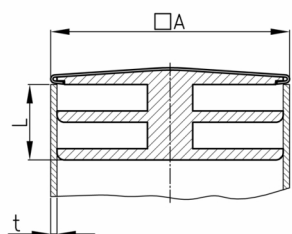

Product Group CQM

Sight plugs made of PE with chrome-/nickel-coloured metal cover for square tubes

Standard Colours

- chrome-/ nickel coloured

Material

- Polyethylene (PE)