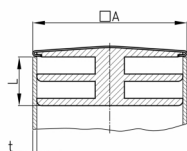

Product Group CQM

Sight plugs made of PE with chrome-/nickel-coloured metal cover for square tubes

Standard Colours

- chrome-/ nickel coloured

Material

- Polyethylene (PE)

Product information

- Chrome-/nickel-coloured metal cover:
- The metal cover features normally has some play to the plug.
- The metal cover is conditionally scratch-resistant and is not considered to be high-gloss nickel-plated.
- The metal cover has limited corrosion resistance (outdoor application + humidity).
- As a rule, odd outside pipe diameters rounded to 1/10 mm (as part of the article or order number) indicate that these sizes originate from or are common in the Imperial system.
- *)= The plug can also be used from a wall thickness of 1 mm. We recommend checking this before installation.

Order Number	A	L	t
	mm	mm	mm
CQM 16	16	9	1,5(2)
CQM 18	18	9	1,5-2
CQM 20	20	10	1,5-2
CQM 25	25	10	1,5-2
CQM 30 *	30	10	1,5-2
CQM 35 *	35	12	1,5-2
CQM 40 *	40	12	1,5-2