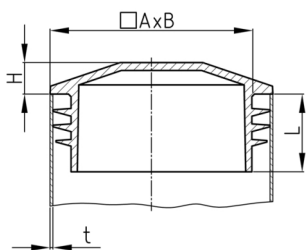

### Product Group VLRD

Viewing plugs with lamellas made of polyethylene for rectangular tubes

#### Material

- Polyethylene (PE)

| Order Number     | A  | B  | H  | L  | t     |
|------------------|----|----|----|----|-------|
|                  | mm | mm | mm | mm | mm    |
| VLRD 25x15x1,5-2 | 25 | 15 | 5  | 12 | 1,5-2 |
| VLRD 30x10x1,5-2 | 30 | 10 | 5  | 12 | 1,5-2 |
| VLRD 30x15x1,5-2 | 30 | 15 | 5  | 12 | 1,5-2 |
| VLRD 30x20x1,5-2 | 30 | 20 | 5  | 14 | 1,5-2 |
| VLRD 40x15x1,5-2 | 40 | 15 | 5  | 12 | 1,5-2 |
| VLRD 40x20x1,5-2 | 40 | 20 | 5  | 14 | 1,5-2 |
| VLRD 40x30x1,5-2 | 40 | 30 | 5  | 13 | 1,5-2 |
| VLRD 50x20x1,5-2 | 50 | 20 | 5  | 13 | 1,5-2 |
| VLRD 50x30x1,5-2 | 50 | 30 | 5  | 13 | 1,5-2 |
| VLRD 50x40x1,5-2 | 50 | 40 | 5  | 12 | 1,5-2 |
| VLRD 60x20x1,5-2 | 60 | 20 | 5  | 14 | 1,5-2 |
| VLRD 60x30x1,5-2 | 60 | 30 | 5  | 14 | 1,5-2 |
| VLRD 60x40x1,5-2 | 60 | 40 | 5  | 14 | 1,5-2 |