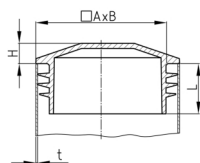

### Product Group VLRD

Viewing plugs with lamellas made of polyethylene for rectangular tubes

#### Material

- Polyethylene (PE)

| Order Number     | A  | B  | H  | L  | t     |
|------------------|----|----|----|----|-------|
|                  | mm | mm | mm | mm | mm    |
| VLRD 25x15x1,5-2 | 25 | 15 | 5  | 12 | 1,5-2 |
| VLRD 30x10x1,5-2 | 30 | 10 | 5  | 12 | 1,5-2 |
| VLRD 30x15x1,5-2 | 30 | 15 | 5  | 12 | 1,5-2 |
| VLRD 30x20x1,5-2 | 30 | 20 | 5  | 14 | 1,5-2 |
| VLRD 40x15x1,5-2 | 40 | 15 | 5  | 12 | 1,5-2 |
| VLRD 40x20x1,5-2 | 40 | 20 | 5  | 14 | 1,5-2 |
| VLRD 40x30x1,5-2 | 40 | 30 | 5  | 13 | 1,5-2 |
| VLRD 50x20x1,5-2 | 50 | 20 | 5  | 13 | 1,5-2 |
| VLRD 50x30x1,5-2 | 50 | 30 | 5  | 13 | 1,5-2 |
| VLRD 50x40x1,5-2 | 50 | 40 | 5  | 12 | 1,5-2 |
| VLRD 60x20x1,5-2 | 60 | 20 | 5  | 14 | 1,5-2 |
| VLRD 60x30x1,5-2 | 60 | 30 | 5  | 14 | 1,5-2 |
| VLRD 60x40x1,5-2 | 60 | 40 | 5  | 14 | 1,5-2 |