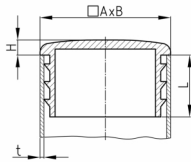

Product Group B 46

Sight plugs with lamellas made of polyethylene for rectangular tubes

Standard Colours

- black

Material

- Polyethylene (PE)

Order Number	A	B	H	L	t
	mm	mm	mm	mm	mm
B46 25x15	25	15	5	15	1,5-2
B46 30x15	30	15	5	15	1,5-2
B46 30x20	30	20	5	15	1,5-2
B46 40x20	40	20	5	22	1,5(2)
B46 40x30	40	30	5	21	1,5-2
B46 50x20	50	20	5	23	1,5-2
B46 50x30	50	30	5	22	1,5-2
B46 50x40	50	40	5	9	1,5-2
B46 60x20	60	20	5	23	1,5(2)
B46 60x40x2-2,5	60	40	5	17	2-2,5