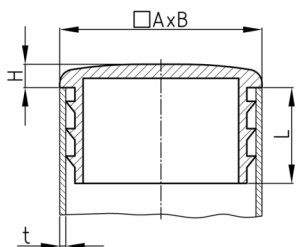

Product Group B 46

Sight plugs with lamellas made of polyethylene for rectangular tubes

Standard Colours

- black

Material

- Polyethylene (PE)

Order Number	A	B	H	L	t
	mm	mm	mm	mm	mm
B46 25x15	25	15	5	15	1,5-2
B46 30x15	30	15	5	15	1,5-2
B46 30x20	30	20	5	15	1,5-2
B46 40x20	40	20	5	22	1,5(2)
B46 40x30	40	30	5	21	1,5-2
B46 50x20	50	20	5	23	1,5-2
B46 50x30	50	30	5	22	1,5-2
B46 50x40	50	40	5	9	1,5-2
B46 60x20	60	20	5	23	1,5(2)
B46 60x40x2-2,5	60	40	5	17	2-2,5