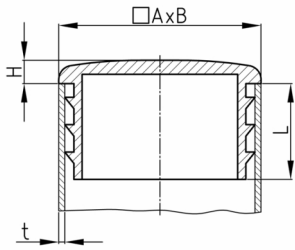

Product Group B 46

Sight plugs with lamellas made of polyethylene for rectangular tubes

Standard Colours

- black

Material

- Polyethylene (PE)

Order Number	A	B	H	L	t
	mm	mm	mm	mm	mm
B46 25x15	25	15	5	15	1,5-2
B46 30x15	30	15	5	15	1,5-2
B46 30x20	30	20	5	15	1,5-2
B46 40x20	40	20	5	22	1,5(2)
B46 40x30	40	30	5	21	1,5-2
B46 50x20	50	20	5	23	1,5-2
B46 50x30	50	30	5	22	1,5-2
B46 50x40	50	40	5	9	1,5-2
B46 60x20	60	20	5	23	1,5(2)
B46 60x40x2-2,5	60	40	5	17	2-2,5