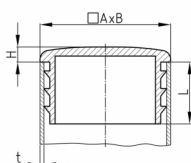

Product Group B 46

Sight plugs with lamellas made of polyethylene for rectangular tubes

Standard Colours

- black

Material

- Polyethylene (PE)

Order Number	A	B	H	L	t
	mm	mm	mm	mm	mm
B46 25x15	25	15	5	15	1,5-2
B46 30x15	30	15	5	15	1,5-2
B46 30x20	30	20	5	15	1,5-2
B46 40x20	40	20	5	22	1,5(2)
B46 40x30	40	30	5	21	1,5-2
B46 50x20	50	20	5	23	1,5-2
B46 50x30	50	30	5	22	1,5-2
B46 50x40	50	40	5	9	1,5-2
B46 60x20	60	20	5	23	1,5(2)
B46 60x40x2-2,5	60	40	5	17	2-2,5