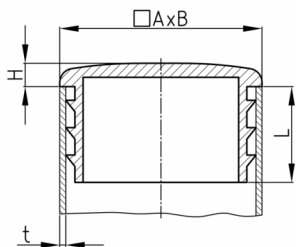

Product Group B 46

Sight plugs with lamellas made of polyethylene for rectangular tubes

Standard Colours

- black

Material

- Polyethylene (PE)

Order Number	A	B	H	L	t
	mm	mm	mm	mm	mm
B46 25x15	25	15	5	15	1,5-2
B46 30x15	30	15	5	15	1,5-2
B46 30x20	30	20	5	15	1,5-2
B46 40x20	40	20	5	22	1,5(2)
B46 40x30	40	30	5	21	1,5-2
B46 50x20	50	20	5	23	1,5-2
B46 50x30	50	30	5	22	1,5-2
B46 50x40	50	40	5	9	1,5-2
B46 60x20	60	20	5	23	1,5(2)
B46 60x40x2-2,5	60	40	5	17	2-2,5