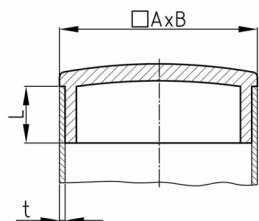

Product Group CRG

Bright chrome plated sight plugs made of ABS for rectangular tubes

Standard Colours

- chrome-/ nickel coloured

Material

- ABS

Product information

- The chrome coating is conditionally scratch-resistant.
- The chrome coating is conditionally corrosion resistant (outdoor use + humidity).
- The plugs are designed for tolerances of +/- 0.1 mm, related to the nominal width of the pipe (pipe seat).

| Order Number | A | B | L | t |
|---------------|----|----|----|-----|
| | mm | mm | mm | mm |
| CRG 15x8x1 | 15 | 8 | 8 | 1 |
| CRG 15x10x1 | 15 | 10 | 9 | 1 |
| CRG 15x10x1,2 | 15 | 10 | 9 | 1,2 |
| CRG 20x10x1 | 20 | 10 | 9 | 1 |
| CRG 20x10x1,2 | 20 | 10 | 9 | 1,2 |
| CRG 20x15x1,2 | 20 | 15 | 8 | 1,2 |
| CRG 20x15x1,5 | 20 | 15 | 8 | 1,5 |
| CRG 25x10x1,5 | 25 | 10 | 9 | 1,5 |
| CRG 25x15x1,5 | 25 | 15 | 9 | 1,5 |
| CRG 30x10x1,5 | 30 | 10 | 9 | 1,5 |
| CRG 30x15x1,2 | 30 | 15 | 9 | 1,2 |
| CRG 30x15x1,5 | 30 | 15 | 9 | 1,5 |
| CRG 30x20x1,2 | 30 | 20 | 9 | 1,2 |
| CRG 30x20x1,5 | 30 | 20 | 9 | 1,5 |
| CRG 35x15x1,5 | 35 | 15 | 9 | 1,5 |
| CRG 35x20x1,5 | 35 | 20 | 9 | 1,5 |
| CRG 40x10x1,2 | 40 | 10 | 8 | 1,2 |
| CRG 40x10x1,5 | 40 | 10 | 8 | 1,5 |
| CRG 40x15x1 | 40 | 15 | 9 | 1 |
| CRG 40x15x1,2 | 40 | 15 | 9 | 1,2 |
| CRG 40x15x1,5 | 40 | 15 | 9 | 1,5 |
| CRG 40x20x1,2 | 40 | 20 | 9 | 1,2 |
| CRG 40x20x1,5 | 40 | 20 | 9 | 1,5 |

Walter Bethke GmbH & Co. KG

Technische Kunststoff - und Hybridprodukte

| Order Number | A | B | L | t |
|---------------|----|----|----|-----|
| | mm | mm | mm | mm |
| CRG 40x20x2 | 40 | 20 | 9 | 2 |
| CRG 50x20x1,2 | 50 | 20 | 10 | 1,2 |
| CRG 50x20x1,5 | 50 | 20 | 10 | 1,5 |
| CRG 60x20x1,5 | 60 | 20 | 10 | 1,5 |