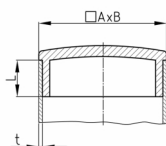

Product Group CRG

Bright chrome plated sight plugs made of ABS for rectangular tubes

Standard Colours

- chrome-/ nickel coloured

Material

- ABS

Product information

- The chrome coating is conditionally scratch-resistant.
- The chrome coating is conditionally corrosion resistant (outdoor use + humidity).
- The plugs are designed for tolerances of +/- 0.1 mm, related to the nominal width of the pipe (pipe seat).

Order Number	A	B	L	t
	mm	mm	mm	mm
CRG 15x8x1	15	8	8	1
CRG 15x10x1	15	10	9	1
CRG 15x10x1,2	15	10	9	1,2
CRG 20x10x1	20	10	9	1
CRG 20x10x1,2	20	10	9	1,2
CRG 20x15x1,2	20	15	8	1,2
CRG 20x15x1,5	20	15	8	1,5
CRG 25x10x1,5	25	10	9	1,5
CRG 25x15x1,5	25	15	9	1,5
CRG 30x10x1,5	30	10	9	1,5
CRG 30x15x1,2	30	15	9	1,2
CRG 30x15x1,5	30	15	9	1,5
CRG 30x20x1,2	30	20	9	1,2
CRG 30x20x1,5	30	20	9	1,5
CRG 35x15x1,5	35	15	9	1,5
CRG 35x20x1,5	35	20	9	1,5
CRG 40x10x1,2	40	10	8	1,2
CRG 40x10x1,5	40	10	8	1,5
CRG 40x15x1	40	15	9	1
CRG 40x15x1,2	40	15	9	1,2
CRG 40x15x1,5	40	15	9	1,5
CRG 40x20x1,2	40	20	9	1,2
CRG 40x20x1,5	40	20	9	1,5