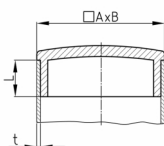

Product Group CRG

Bright chrome plated sight plugs made of ABS for rectangular tubes

Standard Colours

- chrome-/ nickel coloured

Material

- ABS

Product information

- The chrome coating is conditionally scratch-resistant.
- The chrome coating is conditionally corrosion resistant (outdoor use + humidity).
- The plugs are designed for tolerances of +/- 0.1 mm, related to the nominal width of the pipe (pipe seat).

| Order Number | A | B | L | t |
|---------------|----|----|----|-----|
| | mm | mm | mm | mm |
| CRG 15x8x1 | 15 | 8 | 8 | 1 |
| CRG 15x10x1 | 15 | 10 | 9 | 1 |
| CRG 15x10x1,2 | 15 | 10 | 9 | 1,2 |
| CRG 20x10x1 | 20 | 10 | 9 | 1 |
| CRG 20x10x1,2 | 20 | 10 | 9 | 1,2 |
| CRG 20x15x1,2 | 20 | 15 | 8 | 1,2 |
| CRG 20x15x1,5 | 20 | 15 | 8 | 1,5 |
| CRG 25x10x1,5 | 25 | 10 | 9 | 1,5 |
| CRG 25x15x1,5 | 25 | 15 | 9 | 1,5 |
| CRG 30x10x1,5 | 30 | 10 | 9 | 1,5 |
| CRG 30x15x1,2 | 30 | 15 | 9 | 1,2 |
| CRG 30x15x1,5 | 30 | 15 | 9 | 1,5 |
| CRG 30x20x1,2 | 30 | 20 | 9 | 1,2 |
| CRG 30x20x1,5 | 30 | 20 | 9 | 1,5 |
| CRG 35x15x1,5 | 35 | 15 | 9 | 1,5 |
| CRG 35x20x1,5 | 35 | 20 | 9 | 1,5 |
| CRG 40x10x1,2 | 40 | 10 | 8 | 1,2 |
| CRG 40x10x1,5 | 40 | 10 | 8 | 1,5 |
| CRG 40x15x1 | 40 | 15 | 9 | 1 |
| CRG 40x15x1,2 | 40 | 15 | 9 | 1,2 |
| CRG 40x15x1,5 | 40 | 15 | 9 | 1,5 |
| CRG 40x20x1,2 | 40 | 20 | 9 | 1,2 |
| CRG 40x20x1,5 | 40 | 20 | 9 | 1,5 |