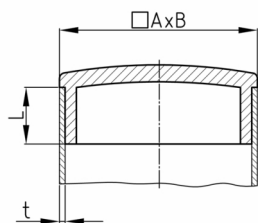

Product Group CRG

Bright chrome plated sight plugs made of ABS for rectangular tubes

Standard Colours

- chrome-/ nickel coloured

Material

- ABS

Product information

- The chrome coating is conditionally scratch-resistant.
- The chrome coating is conditionally corrosion resistant (outdoor use + humidity).
- The plugs are designed for tolerances of +/- 0.1 mm, related to the nominal width of the pipe (pipe seat).

Order Number	A	B	L	t
	mm	mm	mm	mm
CRG 15x8x1	15	8	8	1
CRG 15x10x1	15	10	9	1
CRG 15x10x1,2	15	10	9	1,2
CRG 20x10x1	20	10	9	1
CRG 20x10x1,2	20	10	9	1,2
CRG 20x15x1,2	20	15	8	1,2
CRG 20x15x1,5	20	15	8	1,5
CRG 25x10x1,5	25	10	9	1,5
CRG 25x15x1,5	25	15	9	1,5
CRG 30x10x1,5	30	10	9	1,5
CRG 30x15x1,2	30	15	9	1,2
CRG 30x15x1,5	30	15	9	1,5
CRG 30x20x1,2	30	20	9	1,2
CRG 30x20x1,5	30	20	9	1,5
CRG 35x15x1,5	35	15	9	1,5
CRG 35x20x1,5	35	20	9	1,5
CRG 40x10x1,2	40	10	8	1,2
CRG 40x10x1,5	40	10	8	1,5
CRG 40x15x1	40	15	9	1
CRG 40x15x1,2	40	15	9	1,2
CRG 40x15x1,5	40	15	9	1,5
CRG 40x20x1,2	40	20	9	1,2
CRG 40x20x1,5	40	20	9	1,5