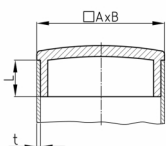

Product Group CRG

Bright chrome plated sight plugs made of ABS for rectangular tubes

Standard Colours

- chrome-/ nickel coloured

Material

- ABS

Product information

- The chrome coating is conditionally scratch-resistant.
- The chrome coating is conditionally corrosion resistant (outdoor use + humidity).
- The plugs are designed for tolerances of +/- 0.1 mm, related to the nominal width of the pipe (pipe seat).

Order Number	A	B	L	t
	mm	mm	mm	mm
CRG 15x8x1	15	8	8	1
CRG 15x10x1	15	10	9	1
CRG 15x10x1,2	15	10	9	1,2
CRG 20x10x1	20	10	9	1
CRG 20x10x1,2	20	10	9	1,2
CRG 20x15x1,2	20	15	8	1,2
CRG 20x15x1,5	20	15	8	1,5
CRG 25x10x1,5	25	10	9	1,5
CRG 25x15x1,5	25	15	9	1,5
CRG 30x10x1,5	30	10	9	1,5
CRG 30x15x1,2	30	15	9	1,2
CRG 30x15x1,5	30	15	9	1,5
CRG 30x20x1,2	30	20	9	1,2
CRG 30x20x1,5	30	20	9	1,5
CRG 35x15x1,5	35	15	9	1,5
CRG 35x20x1,5	35	20	9	1,5
CRG 40x10x1,2	40	10	8	1,2
CRG 40x10x1,5	40	10	8	1,5
CRG 40x15x1	40	15	9	1
CRG 40x15x1,2	40	15	9	1,2
CRG 40x15x1,5	40	15	9	1,5
CRG 40x20x1,2	40	20	9	1,2
CRG 40x20x1,5	40	20	9	1,5