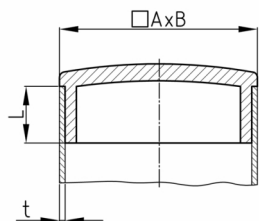

Product Group CRG

Bright chrome plated sight plugs made of ABS for rectangular tubes

Standard Colours

- chrome-/ nickel coloured

Material

- ABS

Product information

- The chrome coating is conditionally scratch-resistant.
- The chrome coating is conditionally corrosion resistant (outdoor use + humidity).
- The plugs are designed for tolerances of +/- 0.1 mm, related to the nominal width of the pipe (pipe seat).

Order Number	A	B	L	t
	mm	mm	mm	mm
CRG 15x8x1	15	8	8	1
CRG 15x10x1	15	10	9	1
CRG 15x10x1,2	15	10	9	1,2
CRG 20x10x1	20	10	9	1
CRG 20x10x1,2	20	10	9	1,2
CRG 20x15x1,2	20	15	8	1,2
CRG 20x15x1,5	20	15	8	1,5
CRG 25x10x1,5	25	10	9	1,5
CRG 25x15x1,5	25	15	9	1,5
CRG 30x10x1,5	30	10	9	1,5
CRG 30x15x1,2	30	15	9	1,2
CRG 30x15x1,5	30	15	9	1,5
CRG 30x20x1,2	30	20	9	1,2
CRG 30x20x1,5	30	20	9	1,5
CRG 35x15x1,5	35	15	9	1,5
CRG 35x20x1,5	35	20	9	1,5
CRG 40x10x1,2	40	10	8	1,2
CRG 40x10x1,5	40	10	8	1,5
CRG 40x15x1	40	15	9	1
CRG 40x15x1,2	40	15	9	1,2
CRG 40x15x1,5	40	15	9	1,5
CRG 40x20x1,2	40	20	9	1,2
CRG 40x20x1,5	40	20	9	1,5