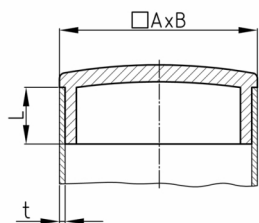

### Product Group CRGM

Matt chrome plated sight plugs made of ABS for rectangular tubes