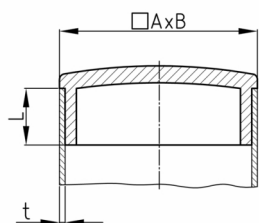

### Product Group CRGM

Matt chrome plated sight plugs made of ABS for rectangular tubes