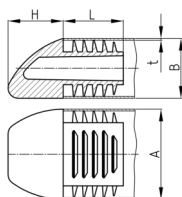

Product Group VLA

Sight plugs with lamellas made of PE for rectangular tubes

Standard Colours

- black

Material

- Polyethylene (PE)

Order Number	A	B	H	L	t
	mm	mm	mm	mm	mm
VLA 30x20x1,5-2	30	20	25	25	1,5-2
VLA 40x25x1,5-2	40	25	25	25	1,5-2
VLA 50x25x1,5-2	50	25	25	25	1,5-2
VLA 50x30x1,5-2	50	30	25	25	1,5-2
VLA 60x20x1,5-2	60	20	25	25	1,5-2
VLA 60x30x1,5-2	60	30	25	25	1,5-2
VLA 60x40x1,5-2	60	40	25	25	1,5-2