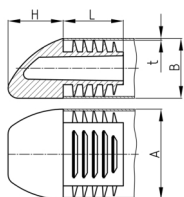

Product Group VLA

Sight plugs with lamellas made of PE for rectangular tubes

Standard Colours

- black

Material

- Polyethylene (PE)

Order Number	A	B	H	L	t
	mm	mm	mm	mm	mm
VLA 30x20x1,5-2	30	20	25	25	1,5-2
VLA 40x25x1,5-2	40	25	25	25	1,5-2
VLA 50x25x1,5-2	50	25	25	25	1,5-2
VLA 50x30x1,5-2	50	30	25	25	1,5-2
VLA 60x20x1,5-2	60	20	25	25	1,5-2
VLA 60x30x1,5-2	60	30	25	25	1,5-2
VLA 60x40x1,5-2	60	40	25	25	1,5-2