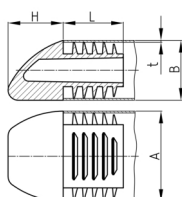

### Product Group VLA

Sight plugs with lamellas made of PE for rectangular tubes

#### Material

- Polyethylene (PE)

Order Number	A	B	H	L	t
	mm	mm	mm	mm	mm
VLA 30x20x1,5-2	30	20	25	25	1,5-2
VLA 40x25x1,5-2	40	25	25	25	1,5-2
VLA 50x25x1,5-2	50	25	25	25	1,5-2
VLA 50x30x1,5-2	50	30	25	25	1,5-2
VLA 60x20x1,5-2	60	20	25	25	1,5-2
VLA 60x30x1,5-2	60	30	25	25	1,5-2
VLA 60x40x1,5-2	60	40	25	25	1,5-2