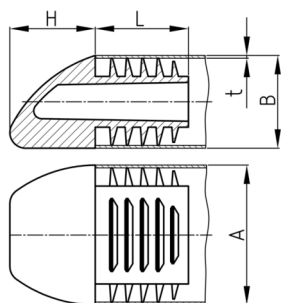

Product Group VLA

Sight plugs with lamellas made of PE for rectangular tubes

Standard Colours

- black

Material

- Polyethylene (PE)

Order Number	A	B	H	L	t
	mm	mm	mm	mm	mm
VLA 30x20x1,5-2	30	20	25	25	1,5-2
VLA 40x25x1,5-2	40	25	25	25	1,5-2
VLA 50x25x1,5-2	50	25	25	25	1,5-2
VLA 50x30x1,5-2	50	30	25	25	1,5-2
VLA 60x20x1,5-2	60	20	25	25	1,5-2
VLA 60x30x1,5-2	60	30	25	25	1,5-2
VLA 60x40x1,5-2	60	40	25	25	1,5-2