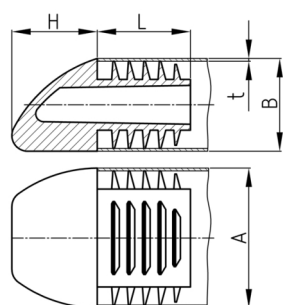

### Product Group VLA

Sight plugs with lamellas made of PE for rectangular tubes

#### Material

- Polyethylene (PE)

Order Number	A	B	H	L	t
	mm	mm	mm	mm	mm
VLA 30x20x1,5-2	30	20	25	25	1,5-2
VLA 40x25x1,5-2	40	25	25	25	1,5-2
VLA 50x25x1,5-2	50	25	25	25	1,5-2
VLA 50x30x1,5-2	50	30	25	25	1,5-2
VLA 60x20x1,5-2	60	20	25	25	1,5-2
VLA 60x30x1,5-2	60	30	25	25	1,5-2
VLA 60x40x1,5-2	60	40	25	25	1,5-2