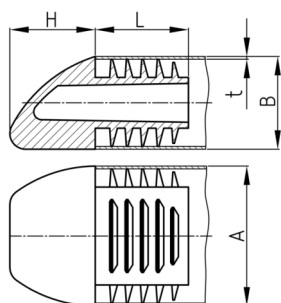

Product Group VLA

Sight plugs with lamellas made of PE for rectangular tubes

Standard Colours

- black

Material

- Polyethylene (PE)

Order Number	A	B	H	L	t
	mm	mm	mm	mm	mm
VLA 30x20x1,5-2	30	20	25	25	1,5-2
VLA 40x25x1,5-2	40	25	25	25	1,5-2
VLA 50x25x1,5-2	50	25	25	25	1,5-2
VLA 50x30x1,5-2	50	30	25	25	1,5-2
VLA 60x20x1,5-2	60	20	25	25	1,5-2
VLA 60x30x1,5-2	60	30	25	25	1,5-2
VLA 60x40x1,5-2	60	40	25	25	1,5-2