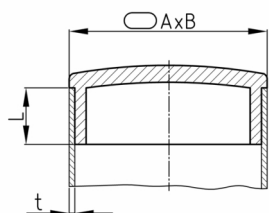

Product Group COC

Bright chrome plated decorative plugs made of ABS for oval tubes

Standard Colours

- chrome-/ nickel coloured

Material

- ABS

Product information

- The chrome coating is conditionally scratch-resistant.
- The chrome coating is conditionally corrosion resistant (outdoor use + humidity).
- The plugs are designed for tolerances of +/- 0.1 mm, related to the nominal width of the pipe (pipe seat).

Order Number	A	B	L	t
	mm	mm	mm	mm
COC 20x10x1	20	10	9	1
COC 20x10x1,2	20	10	9	1,2
COC 25x10x1,5	25	10	9	1,5
COC 25x15x1,5	25	15	9	1,5
COC 30x15x1,2	30	15	10	1,2
COC 30x15x1,5	30	15	10	1,5
COC 30x20x1,2	30	20	10	1,2
COC 30x20x1,5	30	20	10	1,5
COC 32x16x1,2	32	16	10	1,2
COC 35x20x1,5	35	20	10	1,5
COC 40x20x1,5	40	20	10	1,5