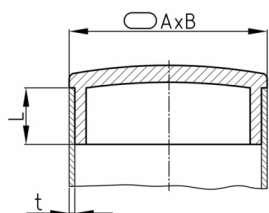

Product Group COC

Bright chrome plated decorative plugs made of ABS for oval tubes

Standard Colours

- chrome-/ nickel coloured

Material

- ABS

Product information

- The chrome coating is conditionally scratch-resistant.
- The chrome coating is conditionally corrosion resistant (outdoor use + humidity).
- The plugs are designed for tolerances of +/- 0.1 mm, related to the nominal width of the pipe (pipe seat).

| Order Number | A | B | L | t |
|---------------|----|----|----|-----|
| | mm | mm | mm | mm |
| COC 20x10x1 | 20 | 10 | 9 | 1 |
| COC 20x10x1,2 | 20 | 10 | 9 | 1,2 |
| COC 25x10x1,5 | 25 | 10 | 9 | 1,5 |
| COC 25x15x1,5 | 25 | 15 | 9 | 1,5 |
| COC 30x15x1,2 | 30 | 15 | 10 | 1,2 |
| COC 30x15x1,5 | 30 | 15 | 10 | 1,5 |
| COC 30x20x1,2 | 30 | 20 | 10 | 1,2 |
| COC 30x20x1,5 | 30 | 20 | 10 | 1,5 |
| COC 32x16x1,2 | 32 | 16 | 10 | 1,2 |
| COC 35x20x1,5 | 35 | 20 | 10 | 1,5 |
| COC 40x20x1,5 | 40 | 20 | 10 | 1,5 |