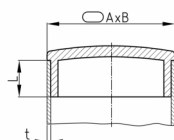

#### Product information

- The chrome coating is conditionally scratch-resistant.
- The chrome coating is conditionally corrosion resistant (outdoor use + humidity).
- The plugs are designed for tolerances of +/- 0.1 mm, related to the nominal width of the pipe (pipe seat).