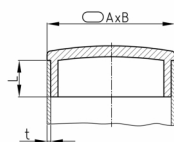

Product Group COC

Bright chrome plated decorative plugs made of ABS for oval tubes

Standard Colours

- chrome-/ nickel coloured

Material

- ABS

Product information

- The chrome coating is conditionally scratch-resistant.
- The chrome coating is conditionally corrosion resistant (outdoor use + humidity).
- The plugs are designed for tolerances of +/- 0.1 mm, related to the nominal width of the pipe (pipe seat).

Order Number	A	B	L	t
	mm	mm	mm	mm
COC 20x10x1	20	10	9	1
COC 20x10x1,2	20	10	9	1,2
COC 25x10x1,5	25	10	9	1,5
COC 25x15x1,5	25	15	9	1,5
COC 30x15x1,2	30	15	10	1,2
COC 30x15x1,5	30	15	10	1,5
COC 30x20x1,2	30	20	10	1,2
COC 30x20x1,5	30	20	10	1,5
COC 32x16x1,2	32	16	10	1,2
COC 35x20x1,5	35	20	10	1,5
COC 40x20x1,5	40	20	10	1,5