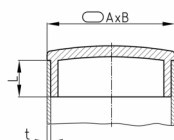

Product Group COC

Bright chrome plated decorative plugs made of ABS for oval tubes

Standard Colours

- chrome-/ nickel coloured

Material

- ABS

Product information

- The chrome coating is conditionally scratch-resistant.
- The chrome coating is conditionally corrosion resistant (outdoor use + humidity).
- The plugs are designed for tolerances of +/- 0.1 mm, related to the nominal width of the pipe (pipe seat).

| Order Number | A | B | L | t |
|---------------|----|----|----|-----|
| | mm | mm | mm | mm |
| COC 20x10x1 | 20 | 10 | 9 | 1 |
| COC 20x10x1,2 | 20 | 10 | 9 | 1,2 |
| COC 25x10x1,5 | 25 | 10 | 9 | 1,5 |
| COC 25x15x1,5 | 25 | 15 | 9 | 1,5 |
| COC 30x15x1,2 | 30 | 15 | 10 | 1,2 |
| COC 30x15x1,5 | 30 | 15 | 10 | 1,5 |
| COC 30x20x1,2 | 30 | 20 | 10 | 1,2 |
| COC 30x20x1,5 | 30 | 20 | 10 | 1,5 |
| COC 32x16x1,2 | 32 | 16 | 10 | 1,2 |
| COC 35x20x1,5 | 35 | 20 | 10 | 1,5 |
| COC 40x20x1,5 | 40 | 20 | 10 | 1,5 |