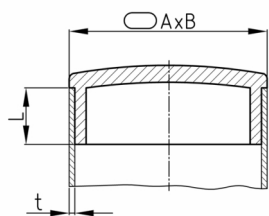

Product Group COCM

Matt chrome plated sight plugs made of ABS for oval tubes

Standard Colours

- matt chrome coloured

Material

- ABS

Product information

- The chrome coating is conditionally scratch-resistant.
- The chrome coating is conditionally corrosion resistant (outdoor use + humidity).
- The plugs are designed for tolerances of +/- 0.1 mm, related to the nominal width of the pipe (pipe seat).

Order Number	A	B	L	t
	mm	mm	mm	mm
COCM 20x10x1	20	10	9	1
COCM 20x10x1,2	20	10	9	1,2
COCM 25x10x1,5	25	10	9	1,5
COCM 25x15x1,5	25	15	9	1,5
COCM 30x15x1,2	30	15	10	1,2
COCM 30x15x1,5	30	15	10	1,5
COCM 30x20x1,2	30	20	10	1,2
COCM 30x20x1,5	30	20	10	1,5
COCM 32x16x1,2	32	16	10	1,2
COCM 35x20x1,5	35	20	10	1,5
COCM 40x20x1,5	40	20	10	1,5
COCM 45x17x1,5	45	17	10	1,5