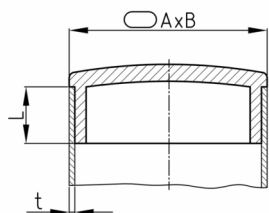

Product Group COCM

Matt chrome plated sight plugs made of ABS for oval tubes

Standard Colours

- matt chrome coloured

Material

- ABS

Product information

- The chrome coating is conditionally scratch-resistant.
- The chrome coating is conditionally corrosion resistant (outdoor use + humidity).
- The plugs are designed for tolerances of +/- 0.1 mm, related to the nominal width of the pipe (pipe seat).

Order Number	A	B	L	t
	mm	mm	mm	mm
COCM 20x10x1	20	10	9	1
COCM 20x10x1,2	20	10	9	1,2
COCM 25x10x1,5	25	10	9	1,5
COCM 25x15x1,5	25	15	9	1,5
COCM 30x15x1,2	30	15	10	1,2
COCM 30x15x1,5	30	15	10	1,5
COCM 30x20x1,2	30	20	10	1,2
COCM 30x20x1,5	30	20	10	1,5
COCM 32x16x1,2	32	16	10	1,2
COCM 35x20x1,5	35	20	10	1,5
COCM 40x20x1,5	40	20	10	1,5
COCM 45x17x1,5	45	17	10	1,5