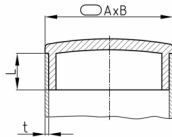

Product Group COCM

Matt chrome plated sight plugs made of ABS for oval tubes

Standard Colours

- matt chrome coloured

Material

- ABS

Product information

- The chrome coating is conditionally scratch-resistant.
- The chrome coating is conditionally corrosion resistant (outdoor use + humidity).
- The plugs are designed for tolerances of +/- 0.1 mm, related to the nominal width of the pipe (pipe seat).

| Order Number | A | B | L | t |
|----------------|----|----|----|-----|
| | mm | mm | mm | mm |
| COCM 20x10x1 | 20 | 10 | 9 | 1 |
| COCM 20x10x1,2 | 20 | 10 | 9 | 1,2 |
| COCM 25x10x1,5 | 25 | 10 | 9 | 1,5 |
| COCM 25x15x1,5 | 25 | 15 | 9 | 1,5 |
| COCM 30x15x1,2 | 30 | 15 | 10 | 1,2 |
| COCM 30x15x1,5 | 30 | 15 | 10 | 1,5 |
| COCM 30x20x1,2 | 30 | 20 | 10 | 1,2 |
| COCM 30x20x1,5 | 30 | 20 | 10 | 1,5 |
| COCM 32x16x1,2 | 32 | 16 | 10 | 1,2 |
| COCM 35x20x1,5 | 35 | 20 | 10 | 1,5 |
| COCM 40x20x1,5 | 40 | 20 | 10 | 1,5 |
| COCM 45x17x1,5 | 45 | 17 | 10 | 1,5 |