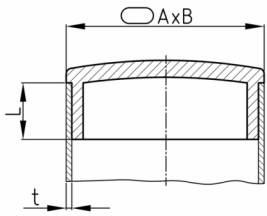

Product Group COCM

Matt chrome plated sight plugs made of ABS for oval tubes

Standard Colours

- matt chrome coloured

Material

- ABS

Product information

- The chrome coating is conditionally scratch-resistant.
- The chrome coating is conditionally corrosion resistant (outdoor use + humidity).
- The plugs are designed for tolerances of +/- 0.1 mm, related to the nominal width of the pipe (pipe seat).

| Order Number | A | B | L | t |
|----------------|----|----|----|-----|
| | mm | mm | mm | mm |
| COCM 20x10x1 | 20 | 10 | 9 | 1 |
| COCM 20x10x1,2 | 20 | 10 | 9 | 1,2 |
| COCM 25x10x1,5 | 25 | 10 | 9 | 1,5 |
| COCM 25x15x1,5 | 25 | 15 | 9 | 1,5 |
| COCM 30x15x1,2 | 30 | 15 | 10 | 1,2 |
| COCM 30x15x1,5 | 30 | 15 | 10 | 1,5 |
| COCM 30x20x1,2 | 30 | 20 | 10 | 1,2 |
| COCM 30x20x1,5 | 30 | 20 | 10 | 1,5 |
| COCM 32x16x1,2 | 32 | 16 | 10 | 1,2 |
| COCM 35x20x1,5 | 35 | 20 | 10 | 1,5 |
| COCM 40x20x1,5 | 40 | 20 | 10 | 1,5 |
| COCM 45x17x1,5 | 45 | 17 | 10 | 1,5 |