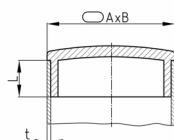

Product Group COCM

Matt chrome plated sight plugs made of ABS for oval tubes

Standard Colours

- matt chrome coloured

Material

- ABS

Product information

- The chrome coating is conditionally scratch-resistant.
- The chrome coating is conditionally corrosion resistant (outdoor use + humidity).
- The plugs are designed for tolerances of +/- 0.1 mm, related to the nominal width of the pipe (pipe seat).

Order Number	A	B	L	t
	mm	mm	mm	mm
COCM 20x10x1	20	10	9	1
COCM 20x10x1,2	20	10	9	1,2
COCM 25x10x1,5	25	10	9	1,5
COCM 25x15x1,5	25	15	9	1,5
COCM 30x15x1,2	30	15	10	1,2
COCM 30x15x1,5	30	15	10	1,5
COCM 30x20x1,2	30	20	10	1,2
COCM 30x20x1,5	30	20	10	1,5
COCM 32x16x1,2	32	16	10	1,2
COCM 35x20x1,5	35	20	10	1,5
COCM 40x20x1,5	40	20	10	1,5
COCM 45x17x1,5	45	17	10	1,5