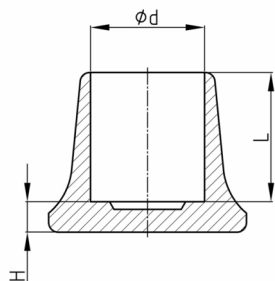

Product Group EC

Caps made of soft PVC for round tubes with enlarged base

Standard Colours

- black

Material

- Plasticised PVC (PVC-P)

Order Number	d	H	L
	mm	mm	mm
EC 6	6	4	16
EC 8	8	5	18
EC 10	10	4	21
EC 12	12	4	23
EC 14	14	6	22
EC 16	16	7	22
EC 18	18	7	24
EC 20	20	7	26
EC 22	22	8	27
EC 24	24	7	28
EC 26	26	5	32
EC 28	28	7	34
EC 30	30	8	36