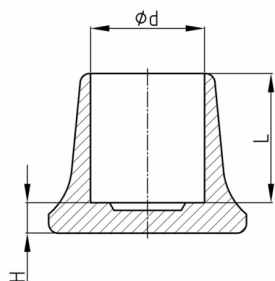

Product Group EC

Caps made of soft PVC for round tubes with enlarged base

Standard Colours

- black

Material

- Plasticised PVC (PVC-P)

| Order Number | d | H | L |
|--------------|----|----|----|
| | mm | mm | mm |
| EC 6 | 6 | 4 | 16 |
| EC 8 | 8 | 5 | 18 |
| EC 10 | 10 | 4 | 21 |
| EC 12 | 12 | 4 | 23 |
| EC 14 | 14 | 6 | 22 |
| EC 16 | 16 | 7 | 22 |
| EC 18 | 18 | 7 | 24 |
| EC 20 | 20 | 7 | 26 |
| EC 22 | 22 | 8 | 27 |
| EC 24 | 24 | 7 | 28 |
| EC 26 | 26 | 5 | 32 |
| EC 28 | 28 | 7 | 34 |
| EC 30 | 30 | 8 | 36 |