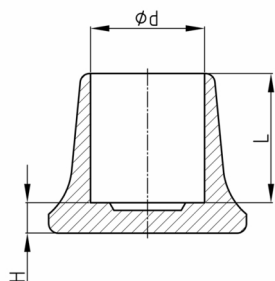

Product Group EC

Caps made of soft PVC for round tubes with enlarged base

Standard Colours

- black

Material

- Plasticised PVC (PVC-P)

Order Number	d	H	L
	mm	mm	mm
EC 6	6	4	16
EC 8	8	5	18
EC 10	10	4	21
EC 12	12	4	23
EC 14	14	6	22
EC 16	16	7	22
EC 18	18	7	24
EC 20	20	7	26
EC 22	22	8	27
EC 24	24	7	28
EC 26	26	5	32
EC 28	28	7	34
EC 30	30	8	36