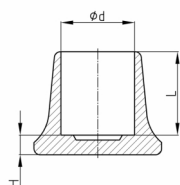

Product Group EC

Caps made of soft PVC for round tubes with enlarged base

Standard Colours

- black

Material

- Plasticised PVC (PVC-P)

| Order Number | d | H | L |
|--------------|----|----|----|
| | mm | mm | mm |
| EC 6 | 6 | 4 | 16 |
| EC 8 | 8 | 5 | 18 |
| EC 10 | 10 | 4 | 21 |
| EC 12 | 12 | 4 | 23 |
| EC 14 | 14 | 6 | 22 |
| EC 16 | 16 | 7 | 22 |
| EC 18 | 18 | 7 | 24 |
| EC 20 | 20 | 7 | 26 |
| EC 22 | 22 | 8 | 27 |
| EC 24 | 24 | 7 | 28 |
| EC 26 | 26 | 5 | 32 |
| EC 28 | 28 | 7 | 34 |
| EC 30 | 30 | 8 | 36 |