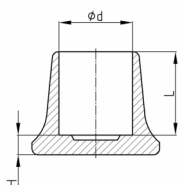

Product Group EC

Caps made of soft PVC for round tubes with enlarged base

Standard Colours

- black

Material

- Plasticised PVC (PVC-P)

Order Number	d	H	L
	mm	mm	mm
EC 6	6	4	16
EC 8	8	5	18
EC 10	10	4	21
EC 12	12	4	23
EC 14	14	6	22
EC 16	16	7	22
EC 18	18	7	24
EC 20	20	7	26
EC 22	22	8	27
EC 24	24	7	28
EC 26	26	5	32
EC 28	28	7	34
EC 30	30	8	36