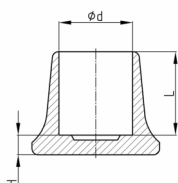

Product Group EC

Caps made of soft PVC for round tubes with enlarged base

Standard Colours

- black

Material

- Plasticised PVC (PVC-P)

Order Number	d	H	L
	mm	mm	mm
EC 6	6	4	16
EC 8	8	5	18
EC 10	10	4	21
EC 12	12	4	23
EC 14	14	6	22
EC 16	16	7	22
EC 18	18	7	24
EC 20	20	7	26
EC 22	22	8	27
EC 24	24	7	28
EC 26	26	5	32
EC 28	28	7	34
EC 30	30	8	36