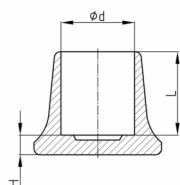

Product Group EC

Caps made of soft PVC for round tubes with enlarged base

Standard Colours

- black

Material

- Plasticised PVC (PVC-P)

Order Number	d	H	L
	mm	mm	mm
EC 6	6	4	16
EC 8	8	5	18
EC 10	10	4	21
EC 12	12	4	23
EC 14	14	6	22
EC 16	16	7	22
EC 18	18	7	24
EC 20	20	7	26
EC 22	22	8	27
EC 24	24	7	28
EC 26	26	5	32
EC 28	28	7	34
EC 30	30	8	36