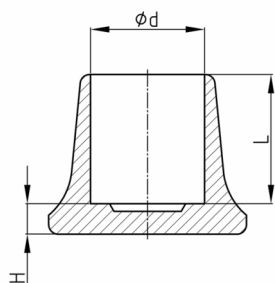

Product Group EC

Caps made of soft PVC for round tubes with enlarged base

Standard Colours

- black

Material

- Plasticised PVC (PVC-P)

Order Number	d	H	L
	mm	mm	mm
EC 6	6	4	16
EC 8	8	5	18
EC 10	10	4	21
EC 12	12	4	23
EC 14	14	6	22
EC 16	16	7	22
EC 18	18	7	24
EC 20	20	7	26
EC 22	22	8	27
EC 24	24	7	28
EC 26	26	5	32
EC 28	28	7	34
EC 30	30	8	36