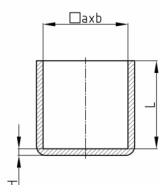

Product Group VKPE

Caps made of polyethylene for rectangular tubes

Standard Colours

- black

Material

- Polyethylene (PE)

- „+“ = differing standard colours possible

Order Number	a	b	H	L
	mm	mm	mm	mm
VK/PE 20	20	20	2	24
VK/PE 25	25	25	2	23
VK/PE 30	30	30	2	23
VK/PE 40	40	40	3	28
VK/PE 50	50	50	2	28
VK/PE 30x15	30	15	2	22
VK/PE 40x20	40	20	2	8