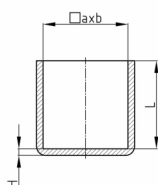

Product Group VKPE

Caps made of polyethylene for rectangular tubes

Standard Colours

- black

Material

- Polyethylene (PE)

- „+“ = differing standard colours possible

Order Number	a	b	H	L
	mm	mm	mm	mm
VK/PE 20	20	20	2	24
VK/PE 25	25	25	2	23
VK/PE 30	30	30	2	23
VK/PE 40	40	40	3	28
VK/PE 50	50	50	2	28
VK/PE 30x15	30	15	2	22
VK/PE 40x20	40	20	2	8