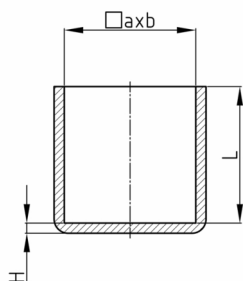

Product Group VKPE

Caps made of polyethylene for rectangular tubes

Standard Colours

- black

Material

- Polyethylene (PE)

- „+“ = differing standard colours possible

Order Number	a	b	H	L
	mm	mm	mm	mm
VK/PE 20	20	20	2	24
VK/PE 25	25	25	2	23
VK/PE 30	30	30	2	23
VK/PE 40	40	40	3	28
VK/PE 50	50	50	2	28
VK/PE 30x15	30	15	2	22
VK/PE 40x20	40	20	2	8