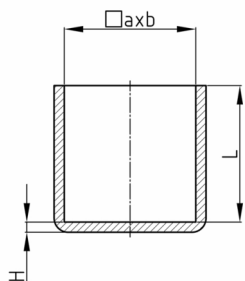

Product Group VKPE

Caps made of polyethylene for rectangular tubes

Standard Colours

- black

Material

- Polyethylene (PE)

- „+“ = differing standard colours possible

Order Number	a	b	H	L
	mm	mm	mm	mm
VK/PE 20	20	20	2	24
VK/PE 25	25	25	2	23
VK/PE 30	30	30	2	23
VK/PE 40	40	40	3	28
VK/PE 50	50	50	2	28
VK/PE 30x15	30	15	2	22
VK/PE 40x20	40	20	2	8