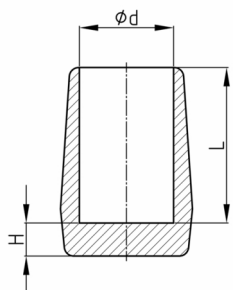

Standard Colours

- black

Material

- Plasticised PVC (PVC-P)