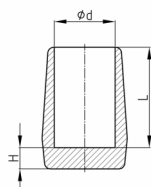

## Product Group EL

Long caps made of soft PVC with at least 6 mm base

### Material

- Plasticised PVC (PVC-P)

Order Number	d	H	L
	mm	mm	mm
EL 10	10	6	22
EL 12	12	7	24
EL 14	14	7	27
EL 16	16	7	29
EL 18	18	7	31
EL 20	20	7	33