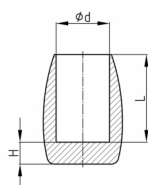

Product Group EB

Long caps made of soft PVC with at least 5 mm base

Standard Colours

- black

Material

- Plasticised PVC (PVC-P)

Order Number	d	H	L
	mm	mm	mm
EB 6	6	5	14
EB 8	8	5	16
EB 10	10	5	18
EB 12	12	6	20
EB 14	14	7	21
EB 16	16	7	23
EB 18	18	7	24