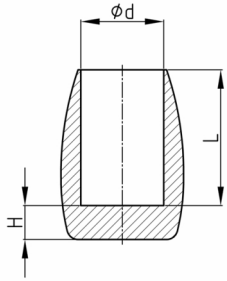

Walter Bethke GmbH & Co. KG

Technische Kunststoff - und Hybridprodukte

Product Group EB

Long caps made of soft PVC with at least 5 mm base

Standard Colours

- black

Material

- Plasticised PVC (PVC-P)

Order Number	d	H	L
	mm	mm	mm
EB 6	6	5	14
EB 8	8	5	16
EB 10	10	5	18
EB 12	12	6	20
EB 14	14	7	21
EB 16	16	7	23
EB 18	18	7	24