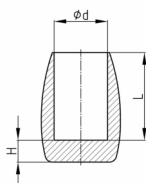

Product Group EB

Long caps made of soft PVC with at least 5 mm base

Standard Colours

- black

Material

- Plasticised PVC (PVC-P)

Order Number	d	H	L
	mm	mm	mm
EB 6	6	5	14
EB 8	8	5	16
EB 10	10	5	18
EB 12	12	6	20
EB 14	14	7	21
EB 16	16	7	23
EB 18	18	7	24