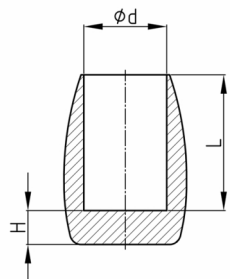

Product Group EB

Long caps made of soft PVC with at least 5 mm base

Standard Colours

- black

Material

- Plasticised PVC (PVC-P)

Order Number	d	H	L
	mm	mm	mm
EB 6	6	5	14
EB 8	8	5	16
EB 10	10	5	18
EB 12	12	6	20
EB 14	14	7	21
EB 16	16	7	23
EB 18	18	7	24