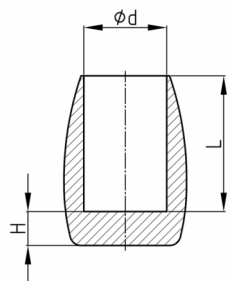

Product Group EB

Long caps made of soft PVC with at least 5 mm base

Standard Colours

- black

Material

- Plasticised PVC (PVC-P)

Order Number	d	H	L
	mm	mm	mm
EB 6	6	5	14
EB 8	8	5	16
EB 10	10	5	18
EB 12	12	6	20
EB 14	14	7	21
EB 16	16	7	23
EB 18	18	7	24