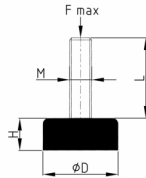

Product Group GFB

Rubber feet with stainless steel-thread

Standard Colours

- black

Material

- Thread: AISI 304 (A2)
- Rubber: NBR 60 Shore

Product information

- The rubber foot is made of soft rubber and is therefore particularly suitable for smaller units that stand on smooth surfaces.
- The stainless steel threaded bolt is molded into a black rubber that meets the USDA standard for rubber products.
- The load capacity of the screw (buckling length!) may be less than indicated in the table.

Order Number	D	F max.	H	L	M
	mm	kg	mm	mm	
GFB 20 / M6x20	20	10	13	20	M6
GFB 25 / M8x20	25	15	14	20	M8
GFB 30 / M10x25	30	25	16	25	M10
GFB 30 / M10x50	30	25	16	50	M10
GFB 40 / M12x40	40	65	20	40	M12
GFB 40 / M12x70	40	65	20	70	M12
GFB 50 / M12x40	50	90	20	40	M12