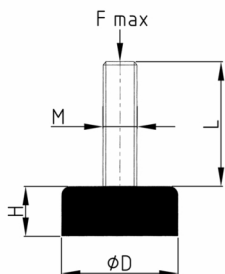

Product Group GFB

Rubber feet with stainless steel-thread

Standard Colours

- black

Material

- Thread: AISI 304 (A2)
- Rubber: NBR 60 Shore

Product information

- The rubber foot is made of soft rubber and is therefore particularly suitable for smaller units that stand on smooth surfaces.
- The stainless steel threaded bolt is molded into a black rubber that meets the USDA standard for rubber products.
- The load capacity of the screw (buckling length!) may be less than indicated in the table.

Order Number	D	F max.	H	L	M
	mm	kg	mm	mm	
GFB 20 / M6x20	20	10	13	20	M6
GFB 25 / M8x20	25	15	14	20	M8
GFB 30 / M10x25	30	25	16	25	M10
GFB 30 / M10x50	30	25	16	50	M10
GFB 40 / M12x40	40	65	20	40	M12
GFB 40 / M12x70	40	65	20	70	M12
GFB 50 / M12x40	50	90	20	40	M12