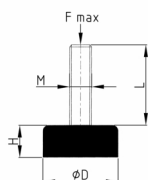

Product Group GFB

Rubber feet with stainless steel-thread

Standard Colours

- black

Material

- Thread: AISI 304 (A2)
- Rubber: NBR 60 Shore

Product information

- The rubber foot is made of soft rubber and is therefore particularly suitable for smaller units that stand on smooth surfaces.
- The stainless steel threaded bolt is molded into a black rubber that meets the USDA standard for rubber products.
- The load capacity of the screw (buckling length!) may be less than indicated in the table.

Order Number	D	F max.	H	L	M
	mm	kg	mm	mm	
GFB 20 / M6x20	20	10	13	20	M6
GFB 25 / M8x20	25	15	14	20	M8
GFB 30 / M10x25	30	25	16	25	M10
GFB 30 / M10x50	30	25	16	50	M10
GFB 40 / M12x40	40	65	20	40	M12
GFB 40 / M12x70	40	65	20	70	M12
GFB 50 / M12x40	50	90	20	40	M12