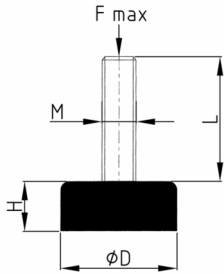

Product Group GFB

Rubber feet with stainless steel-thread

Standard Colours

- black

Material

- Thread: AISI 304 (A2)
- Rubber: NBR 60 Shore

Product information

- The rubber foot is made of soft rubber and is therefore particularly suitable for smaller units that stand on smooth surfaces.
- The stainless steel threaded bolt is molded into a black rubber that meets the USDA standard for rubber products.
- The load capacity of the screw (buckling length!) may be less than indicated in the table.

Order Number	D	F max.	H	L	M
	mm	kg	mm	mm	
GFB 20 / M6x20	20	10	13	20	M6
GFB 25 / M8x20	25	15	14	20	M8
GFB 30 / M10x25	30	25	16	25	M10
GFB 30 / M10x50	30	25	16	50	M10
GFB 40 / M12x40	40	65	20	40	M12
GFB 40 / M12x70	40	65	20	70	M12
GFB 50 / M12x40	50	90	20	40	M12