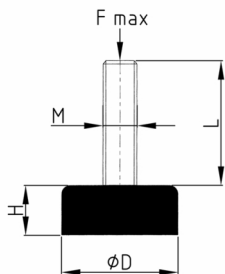

Product Group GFB

Rubber feet with stainless steel-thread

Standard Colours

- black

Material

- Thread: AISI 304 (A2)
- Rubber: NBR 60 Shore

Product information

- The rubber foot is made of soft rubber and is therefore particularly suitable for smaller units that stand on smooth surfaces.
- The stainless steel threaded bolt is molded into a black rubber that meets the USDA standard for rubber products.
- The load capacity of the screw (buckling length!) may be less than indicated in the table.

Order Number	D	F max.	H	L	M
	mm	kg	mm	mm	
GFB 20 / M6x20	20	10	13	20	M6
GFB 25 / M8x20	25	15	14	20	M8
GFB 30 / M10x25	30	25	16	25	M10
GFB 30 / M10x50	30	25	16	50	M10
GFB 40 / M12x40	40	65	20	40	M12
GFB 40 / M12x70	40	65	20	70	M12
GFB 50 / M12x40	50	90	20	40	M12