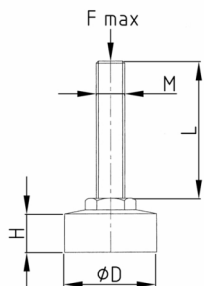

### Product Group GFS

Rubber feet with stainless steel thread

#### Material

- Thread: AISI 304 (A2)
- Rubber: NBR 72 Shore

#### Product information

- The rubber base has a robust and hygienic construction and is ideal for smaller devices that have to be moved frequently.
- The stainless steel threaded bolt is molded into a white rubber that meets the USDA standard for rubber products.
- The load capacity of the screw (buckling length!) may be less than indicated in the table.
- \*) = The rubber foot "GFSB" can be fixed to the floor.