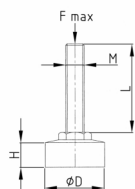

Product information

- The rubber base has a robust and hygienic construction and is ideal for smaller devices that have to be moved frequently.
- The stainless steel threaded bolt is molded into a white rubber that meets the USDA standard for rubber products.
- The load capacity of the screw (buckling length!) may be less than indicated in the table.
- *) = The rubber foot "GFSB" can be fixed to the floor.

Order Number	D	F max.	H	L	M
	mm	kg	mm	mm	
GFS 40 / M12x100	40	125	16	100	M12
GFS 50 / M16x100	50	200	20	100	M16
GFSB 50 / M16x100*	50	200	20	100	M16
GFS 65 / M20x100	65	375	25	100	M20
GFS 80 / M20x100	80	600	32	100	M20