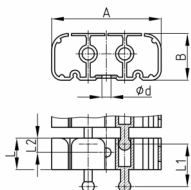

Product Group KBKCLZ1

Chain element made of PP with mounting hole for chain fixing of KBKCL

Standard Colours

- black
- white
- uncoloured-translucent
- silver

Material

- Polypropylene (PP)

Order Number	A	B	d	L	L1	L2
	mm	mm	mm	mm	mm	mm
KBKCLZ1 / Fix- Element	53	23	4,5	15,5	21,5	7