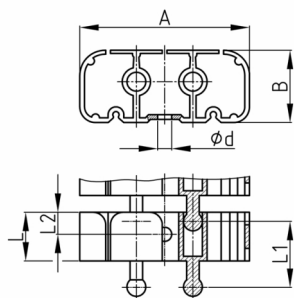

**Product Group** KBKCLZ1

Chain element made of PP with mounting hole for chain fixing of KBKCL

**Standard Colours**

- black
- white
- uncoloured-translucent
- silver

**Material**

- Polypropylene (PP)

Order Number	A	B	d	L	L1	L2
	mm	mm	mm	mm	mm	mm
KBKCLZ1 / Fix- Element	53	23	4,5	15,5	21,5	7