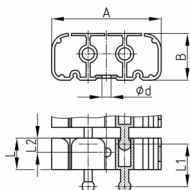

Product Group KBKCLZ1

Chain element made of PP with mounting hole for chain fixing of KBKCL

Standard Colours

- black
- white
- uncoloured-translucent
- silver

Material

- Polypropylene (PP)

Order Number	A	B	d	L	L1	L2
	mm	mm	mm	mm	mm	mm
KBKCLZ1 / Fix- Element	53	23	4,5	15,5	21,5	7