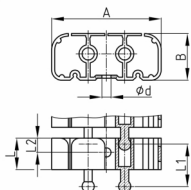

**Product Group** KBKCLZ1

Chain element made of PP with mounting hole for chain fixing of KBKCL

**Standard Colours**

- black
- white
- uncoloured-translucent
- silver

**Material**

- Polypropylene (PP)

Order Number	A	B	d	L	L1	L2
	mm	mm	mm	mm	mm	mm
KBKCLZ1 / Fix- Element	53	23	4,5	15,5	21,5	7