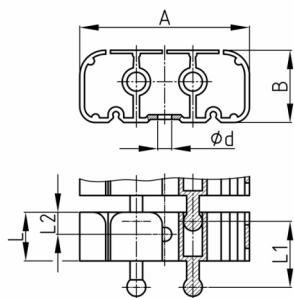

Product Group KBKCLZ1

Chain element made of PP with mounting hole for chain fixing of KBKCL

Standard Colours

- black
- white
- uncoloured-translucent
- silver

Material

- Polypropylene (PP)

Order Number	A	B	d	L	L1	L2
	mm	mm	mm	mm	mm	mm
KBKCLZ1 / Fix- Element	53	23	4,5	15,5	21,5	7