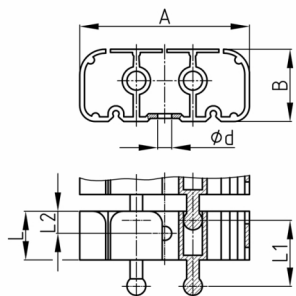

Product Group KBKCLZ1

Chain element made of PP with mounting hole for chain fixing of KBKCL

Standard Colours

- black
- white
- uncoloured-translucent
- silver

Material

- Polypropylene (PP)

Order Number	A	B	d	L	L1	L2
	mm	mm	mm	mm	mm	mm
KBKCLZ1 / Fix- Element	53	23	4,5	15,5	21,5	7