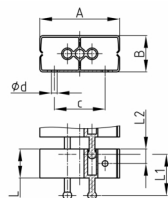

Product Group KBKCUBZ1

Chain element made of PP with fixing hole for fixing cable chain KBKCUB

Standard Colours

- black
- white
- uncoloured-translucent
- silver

Material

- Polypropylene (PP)

Order Number	A	B	c	d	L	L1	L2
	mm	mm	mm	mm	mm	mm	mm
KBKCUBZ1 / Fix- Element	55	25	30	4	20	30	10