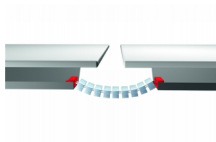

Product Group KBKCUBZ1

Chain element made of PP with fixing hole for fixing cable chain KBKCUB

Standard Colours

- black
- white
- uncoloured-translucent
- silver

Material

- Polypropylene (PP)

Order Number	A	B	c	d	L	L1	L2
	mm	mm	mm	mm	mm	mm	mm
KBKCUBZ1 / Fix- Element	55	25	30	4	20	30	10