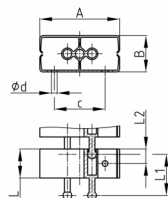

Product Group KBKCUBZ1

Chain element made of PP with fixing hole for fixing cable chain KBKCUB

Standard Colours

- black
- white
- uncoloured-translucent
- silver

Material

- Polypropylene (PP)

| Order Number | A | B | c | d | L | L1 | L2 |
|-------------------------|----|----|----|----|----|----|----|
| | mm | mm | mm | mm | mm | mm | mm |
| KBKCUBZ1 / Fix- Element | 55 | 25 | 30 | 4 | 20 | 30 | 10 |