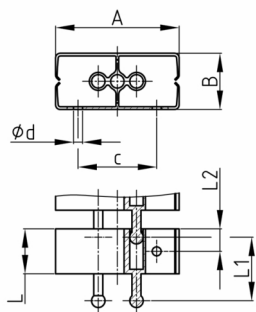

**Product Group** KBKCUBZ1

Chain element made of PP with fixing hole for fixing cable chain KBKCUB

**Standard Colours**

- black
- white
- uncoloured-translucent
- silver

**Material**

- Polypropylene (PP)

| Order Number            | A  | B  | c  | d  | L  | L1 | L2 |
|-------------------------|----|----|----|----|----|----|----|
|                         | mm | mm | mm | mm | mm | mm | mm |
| KBKCUBZ1 / Fix- Element | 55 | 25 | 30 | 4  | 20 | 30 | 10 |