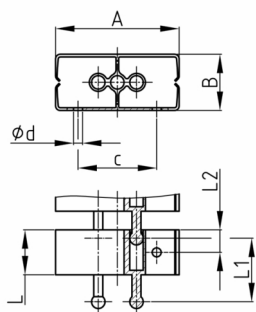

Product Group KBKCUBZ1

Chain element made of PP with fixing hole for fixing cable chain KBKCUB

Standard Colours

- black
- white
- uncoloured-translucent
- silver

Material

- Polypropylene (PP)

Order Number	A	B	c	d	L	L1	L2
	mm	mm	mm	mm	mm	mm	mm
KBKCUBZ1 / Fix- Element	55	25	30	4	20	30	10