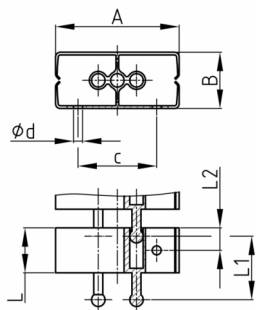

Product Group KBKCUBZ1

Chain element made of PP with fixing hole for fixing cable chain KBKCUB

Standard Colours

- black
- white
- uncoloured-translucent
- silver

Material

- Polypropylene (PP)

| Order Number | A | B | c | d | L | L1 | L2 |
|-------------------------|----|----|----|----|----|----|----|
| | mm | mm | mm | mm | mm | mm | mm |
| KBKCUBZ1 / Fix- Element | 55 | 25 | 30 | 4 | 20 | 30 | 10 |