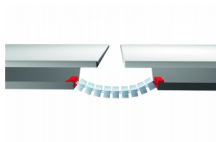

Product Group KBKCUBZ1

Chain element made of PP with fixing hole for fixing cable chain KBKCUB

Standard Colours

- black
- white
- uncoloured-translucent
- silver

Material

- Polypropylene (PP)

| Order Number | A | B | c | d | L | L1 | L2 |
|-------------------------|----|----|----|----|----|----|----|
| | mm | mm | mm | mm | mm | mm | mm |
| KBKCUBZ1 / Fix- Element | 55 | 25 | 30 | 4 | 20 | 30 | 10 |