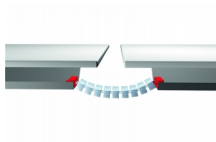

**Product Group** KBKCUBZ1

Chain element made of PP with fixing hole for fixing cable chain KBKCUB

**Standard Colours**

- black
- white
- uncoloured-translucent
- silver

**Material**

- Polypropylene (PP)

| Order Number            | A  | B  | c  | d  | L  | L1 | L2 |
|-------------------------|----|----|----|----|----|----|----|
|                         | mm | mm | mm | mm | mm | mm | mm |
| KBKCUBZ1 / Fix- Element | 55 | 25 | 30 | 4  | 20 | 30 | 10 |