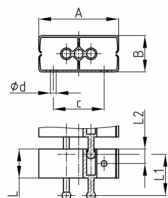

**Product Group** KBKCUBZ1

Chain element made of PP with fixing hole for fixing cable chain KBKCUB

**Standard Colours**

- black
- white
- uncoloured-translucent
- silver

**Material**

- Polypropylene (PP)

| Order Number            | A  | B  | c  | d  | L  | L1 | L2 |
|-------------------------|----|----|----|----|----|----|----|
|                         | mm | mm | mm | mm | mm | mm | mm |
| KBKCUBZ1 / Fix- Element | 55 | 25 | 30 | 4  | 20 | 30 | 10 |