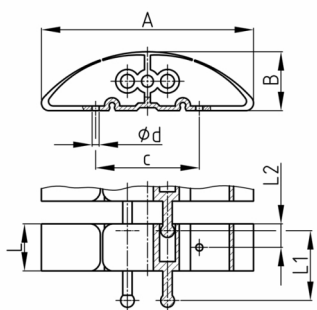

**Product Group** KBKPROZ1

Chain element made of PP with fixing hole for fixing cable chain KBKPRO

**Standard Colours**

- black
- white
- uncoloured-translucent
- silver

**Material**

- Polypropylene (PP)

Order Number	A	B	c	d	L	L1	L2
	mm	mm	mm	mm	mm	mm	mm
KBKPROZ1 / Fix- Element	90	24	44	3	20	29,5	10