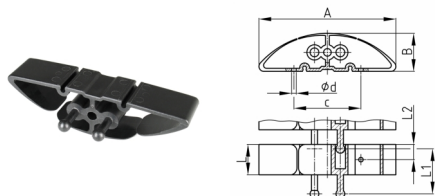

Product Group KBKPROZ1

Chain element made of PP with fixing hole for fixing cable chain KBKPRO

Standard Colours

- black
- white
- uncoloured-translucent
- silver

Material

- Polypropylene (PP)

Order Number	A	B	c	d	L	L1	L2
	mm	mm	mm	mm	mm	mm	mm
KBKPROZ1 / Fix- Element	90	24	44	3	20	29,5	10