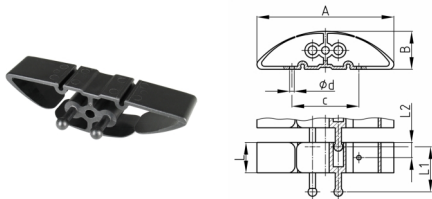

Product Group KBKPROZ1

Chain element made of PP with fixing hole for fixing cable chain KBKPRO

Standard Colours

- black
- white
- uncoloured-translucent
- silver

Material

- Polypropylene (PP)

Order Number	A	B	c	d	L	L1	L2
	mm	mm	mm	mm	mm	mm	mm
KBKPROZ1 / Fix- Element	90	24	44	3	20	29,5	10