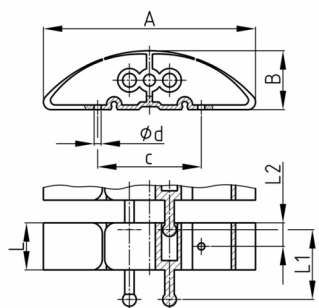

Product Group KBKPROZ1

Chain element made of PP with fixing hole for fixing cable chain KBKPRO

Standard Colours

- black
- white
- uncoloured-translucent
- silver

Material

- Polypropylene (PP)

Order Number	A	B	c	d	L	L1	L2
	mm	mm	mm	mm	mm	mm	mm
KBKPROZ1 / Fix- Element	90	24	44	3	20	29,5	10