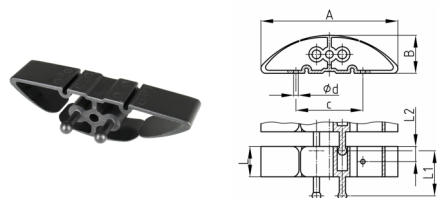

**Product Group** KBKPROZ1

Chain element made of PP with fixing hole for fixing cable chain KBKPRO

**Standard Colours**

- black
- white
- uncoloured-translucent
- silver

**Material**

- Polypropylene (PP)

Order Number	A	B	c	d	L	L1	L2
	mm	mm	mm	mm	mm	mm	mm
KBKPROZ1 / Fix- Element	90	24	44	3	20	29,5	10