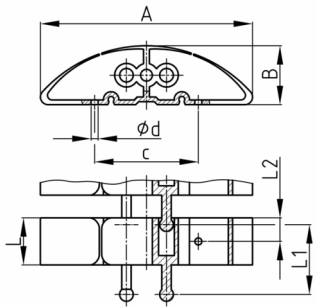

Product Group KBKPROZ1

Chain element made of PP with fixing hole for fixing cable chain KBKPRO

Standard Colours

- black
- white
- uncoloured-translucent
- silver

Material

- Polypropylene (PP)

Order Number	A	B	c	d	L	L1	L2
	mm	mm	mm	mm	mm	mm	mm
KBKPROZ1 / Fix- Element	90	24	44	3	20	29,5	10