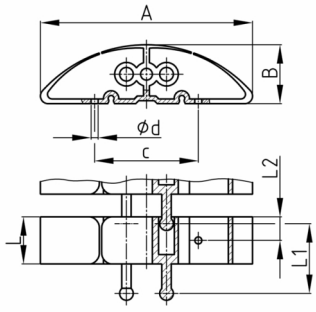

Product Group KBKPROZ1

Chain element made of PP with fixing hole for fixing cable chain KBKPRO

Standard Colours

- black
- white
- uncoloured-translucent
- silver

Material

- Polypropylene (PP)

Order Number	A	B	c	d	L	L1	L2
	mm	mm	mm	mm	mm	mm	mm
KBKPROZ1 / Fix- Element	90	24	44	3	20	29,5	10