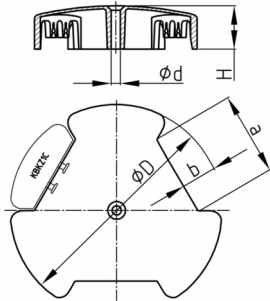

Product Group KBKPROZ5B

3-ways-manifold made of PP with 3x120° junction boxes for cable chain KBKPRO and KBKCMX

Standard Colours

- black
- silver
- white

Material

- Polypropylene (PP)

Product information

- The patented distributor makes the cable chain a network-capable cable routing system.
- The manifold is clamped onto the cable chain without tools via coupling links.
- Manifold can be used fixed by a central fixing hole and as cable outlet.
- Not needed connecting sockets can be closed by covering cap "KBKZ1C" (please order separately).
- The manifold will be delivered with 3 coupling elements "KBKCUBE" and 3 connectors "KBKZ25" .
- Delivery incl. 3 joining elements KBKCUBE, 3 connectors KBKZ25
- Tread-proof for short periods up to approx. 100 kg

Order Number	a	b	d	D	H
	mm	mm	mm	mm	mm
KBKPROZ5B / Switch	55	25	6,5	148	30