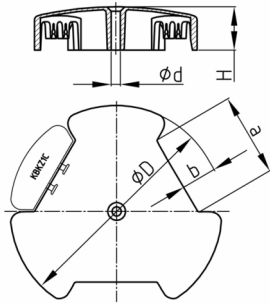

Product Group KBKPROZ5B

3-ways-manifold made of PP with 3x120° junction boxes for cable chain KBKPRO and KBKCMX

Standard Colours

- black
- silver
- white

Material

- Polypropylene (PP)

Product information

- The patented distributor makes the cable chain a network-capable cable routing system.
- The manifold is clamped onto the cable chain without tools via coupling links.
- Manifold can be used fixed by a central fixing hole and as cable outlet.
- Not needed connecting sockets can be closed by covering cap "KBKZ1C" (please order separately).
- The manifold will be delivered with 3 coupling elements "KBKCUBE" and 3 connectors "KBKZ25" .
- Delivery incl. 3 joining elements KBKCUBE, 3 connectors KBKZ25
- Tread-proof for short periods up to approx. 100 kg

Order Number	a	b	d	D	H
	mm	mm	mm	mm	mm
KBKPROZ5B / Switch	55	25	6,5	148	30