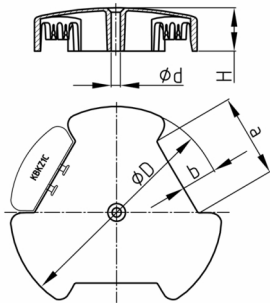

Product Group KBKPROZ5B

3-ways-manifold made of PP with 3x120° junction boxes for cable chain KBKPRO and KBKCMX

Standard Colours

- black
- silver
- white

Material

- Polypropylene (PP)

Product information

- The patented distributor makes the cable chain a network-capable cable routing system.
- The manifold is clamped onto the cable chain without tools via coupling links.
- Manifold can be used fixed by a central fixing hole and as cable outlet.
- Not needed connecting sockets can be closed by covering cap "KBKZ1C" (please order separately).
- The manifold will be delivered with 3 coupling elements "KBKCUBE" and 3 connectors "KBKZ25" .
- Delivery incl. 3 joining elements KBKCUBE, 3 connectors KBKZ25
- Tread-proof for short periods up to approx. 100 kg

Order Number	a	b	d	D	H
	mm	mm	mm	mm	mm
KBKPROZ5B / Switch	55	25	6,5	148	30