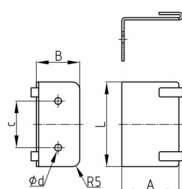

Product Group KBKZ8

Fastening angle made of steel for connecting cable chains KBKCL, KBKFLII, KBKCUB, KBKCMX and KBKPRO to office desks

Standard Colours

- black
- silver

Material

- Coated steel

Product information

- KBKZ8L is suitable for connection to Evoline Port

Order Number	A	B	c	d	L	L1
	mm	mm	mm	mm	mm	mm
KBKZ8L Fix-Element 90-L	56	20	64	4	77	56
KBKZ8S Fix-Element 90-S	20	20	30	4	48	