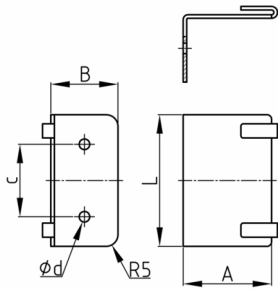

### Product Group KBKZ8

Fastening angle made of steel for connecting cable chains KBKCL, KBKFLII, KBKCUB, KBKCMX and KBKPRO to office desks

#### Product information

- KBKZ8L is suitable for connection to Evoline Port

Order Number	A	B	c	d	L	L1
	mm	mm	mm	mm	mm	mm
KBKZ8L Fix-Element 90-L	56	20	64	4	77	56
KBKZ8S Fix-Element 90-S	20	20	30	4	48	