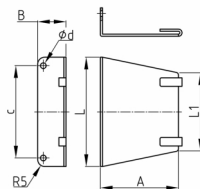

Product Group KBKZ8

Fastening angle made of steel for connecting cable chains KBKCL, KBKFLII, KBKCUB, KBKCMX and KBKPRO to office desks

Standard Colours

- black
- silver

Material

- Coated steel

Product information

- KBKZ8L is suitable for connection to Evoline Port

Order Number	A	B	c	d	L	L1
	mm	mm	mm	mm	mm	mm
KBKZ8L Fix-Element 90-L	56	20	64	4	77	56
KBKZ8S Fix-Element 90-S	20	20	30	4	48	