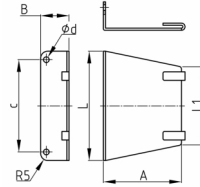

### Product Group KBKZ8

Fastening angle made of steel for connecting cable chains KBKCL, KBKFLII, KBKCUB, KBKCMX and KBKPRO to office desks

#### Product information

- KBKZ8L is suitable for connection to Evoline Port

Order Number	A	B	c	d	L	L1
	mm	mm	mm	mm	mm	mm
KBKZ8L Fix-Element 90-L	56	20	64	4	77	56
KBKZ8S Fix-Element 90-S	20	20	30	4	48	