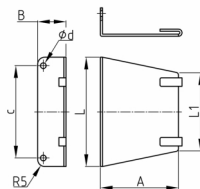

### Product Group KBKZ8

Fastening angle made of steel for connecting cable chains KBKCL, KBKFLII, KBKCUB, KBKCMX and KBKPRO to office desks

#### Product information

- KBKZ8L is suitable for connection to Evoline Port

Order Number	A	B	c	d	L	L1
	mm	mm	mm	mm	mm	mm
KBKZ8L Fix-Element 90-L	56	20	64	4	77	56
KBKZ8S Fix-Element 90-S	20	20	30	4	48	