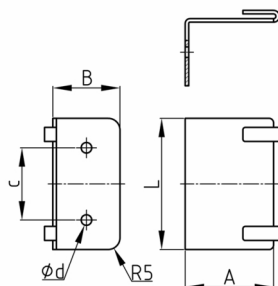

Product Group KBKZ8

Fastening angle made of steel for connecting cable chains KBKCL, KBKFLII, KBKCUB, KBKCMX and KBKPRO to office desks

Standard Colours

- black
- silver

Material

- Coated steel

Product information

- KBKZ8L is suitable for connection to Evoline Port

Order Number	A	B	c	d	L	L1
	mm	mm	mm	mm	mm	mm
KBKZ8L Fix-Element 90-L	56	20	64	4	77	56
KBKZ8S Fix-Element 90-S	20	20	30	4	48	