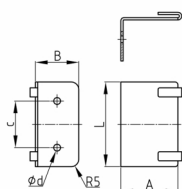

Product Group KBKZ8

Fastening angle made of steel for connecting cable chains KBKCL, KBKFLII, KBKCUB, KBKCMX and KBKPRO to office desks

Standard Colours

- black
- silver

Material

- Coated steel

Product information

- KBKZ8L is suitable for connection to Evoline Port

Order Number	A	B	c	d	L	L1
	mm	mm	mm	mm	mm	mm
KBKZ8L Fix-Element 90-L	56	20	64	4	77	56
KBKZ8S Fix-Element 90-S	20	20	30	4	48	