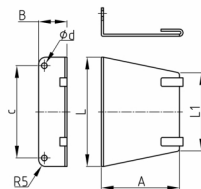

Product Group KBKZ8

Fastening angle made of steel for connecting cable chains KBKCL, KBKFLII, KBKCUB, KBKCMX and KBKPRO to office desks

Standard Colours

- black
- silver

Material

- Coated steel

Product information

- KBKZ8L is suitable for connection to Evoline Port

Order Number	A	B	c	d	L	L1
	mm	mm	mm	mm	mm	mm
KBKZ8L Fix-Element 90-L	56	20	64	4	77	56
KBKZ8S Fix-Element 90-S	20	20	30	4	48	