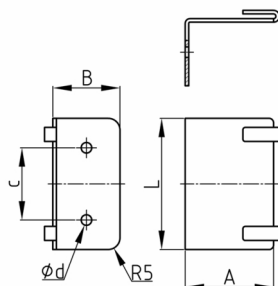

### Product Group KBKZ8

Fastening angle made of steel for connecting cable chains KBKCL, KBKFLII, KBKCUB, KBKCMX and KBKPRO to office desks

#### Product information

- KBKZ8L is suitable for connection to Evoline Port

Order Number	A	B	c	d	L	L1
	mm	mm	mm	mm	mm	mm
KBKZ8L Fix-Element 90-L	56	20	64	4	77	56
KBKZ8S Fix-Element 90-S	20	20	30	4	48	