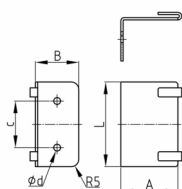

### Product Group KBKZ8

Fastening angle made of steel for connecting cable chains KBKCL, KBKFLII, KBKCUB, KBKCMX and KBKPRO to office desks

#### Product information

- KBKZ8L is suitable for connection to Evoline Port

Order Number	A	B	c	d	L	L1
	mm	mm	mm	mm	mm	mm
KBKZ8L Fix-Element 90-L	56	20	64	4	77	56
KBKZ8S Fix-Element 90-S	20	20	30	4	48	