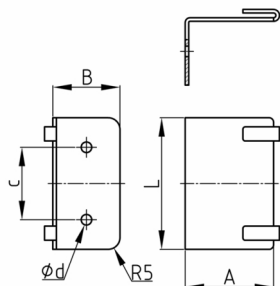

Product Group KBKZ8

Fastening angle made of steel for connecting cable chains KBKCL, KBKFLII, KBKCUB, KBKCMX and KBKPRO to office desks

Standard Colours

- black
- silver

Material

- Coated steel

Product information

- KBKZ8L is suitable for connection to Evoline Port

Order Number	A	B	c	d	L	L1
	mm	mm	mm	mm	mm	mm
KBKZ8L Fix-Element 90-L	56	20	64	4	77	56
KBKZ8S Fix-Element 90-S	20	20	30	4	48	