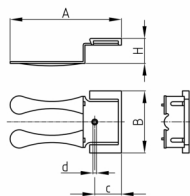

Product Group KBKZ10

Elements made of PP for connecting cable chains to commercial floor integrated cable channel outlets

Standard Colours

- black
- silver

Material

- Polypropylene (PP)

- * = Clip L for connection to cable chains KBKCUB, KBKCMX and KBKPRO
- ** = Clip S for connection to cable chains KBKCL and KBKFLII

Order Number	A	B	c	d	H
	mm	mm	mm	mm	mm
KBKZ10 Clip-L Floor *	91,5	51	22	3	20,5
KBKZ10 Clip-S Floor **	86	47	16	3	21