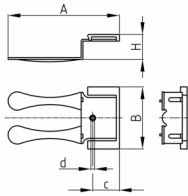

### Product Group KBKZ10

Elements made of PP for connecting cable chains to commercial floor integrated cable channel outlets

#### Material

- Polypropylene (PP)

- \* = Clip L for connection to cable chains KBKCUB, KBKCMX and KBKPRO
- \*\* = Clip S for connection to cable chains KBKCL and KBKFLII

Order Number	A	B	c	d	H
	mm	mm	mm	mm	mm
KBKZ10 Clip-L Floor *	91,5	51	22	3	20,5
KBKZ10 Clip-S Floor **	86	47	16	3	21