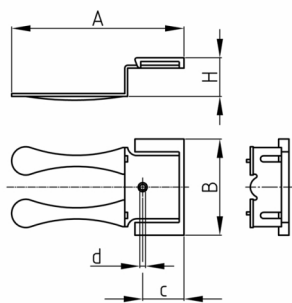

Product Group KBKZ10

Elements made of PP for connecting cable chains to commercial floor integrated cable channel outlets

Standard Colours

- black
- silver

Material

- Polypropylene (PP)

- * = Clip L for connection to cable chains KBKCUB, KBKCMX and KBKPRO
- ** = Clip S for connection to cable chains KBKCL and KBKFLII

Order Number	A	B	c	d	H
	mm	mm	mm	mm	mm
KBKZ10 Clip-L Floor *	91,5	51	22	3	20,5
KBKZ10 Clip-S Floor **	86	47	16	3	21