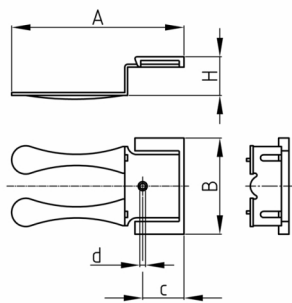

Product Group KBKZ10

Elements made of PP for connecting cable chains to commercial floor integrated cable channel outlets

Standard Colours

- black
- silver

Material

- Polypropylene (PP)

- * = Clip L for connection to cable chains KBKCUB, KBKCMX and KBKPRO
- ** = Clip S for connection to cable chains KBKCL and KBKFLII

Order Number	A	B	c	d	H
	mm	mm	mm	mm	mm
KBKZ10 Clip-L Floor *	91,5	51	22	3	20,5
KBKZ10 Clip-S Floor **	86	47	16	3	21