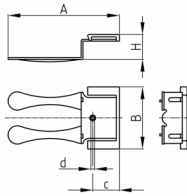

### Product Group KBKZ10

Elements made of PP for connecting cable chains to commercial floor integrated cable channel outlets

#### Material

- Polypropylene (PP)

- \* = Clip L for connection to cable chains KBKCUB, KBKCMX and KBKPRO
- \*\* = Clip S for connection to cable chains KBKCL and KBKFLII

Order Number	A	B	c	d	H
	mm	mm	mm	mm	mm
KBKZ10 Clip-L Floor *	91,5	51	22	3	20,5
KBKZ10 Clip-S Floor **	86	47	16	3	21