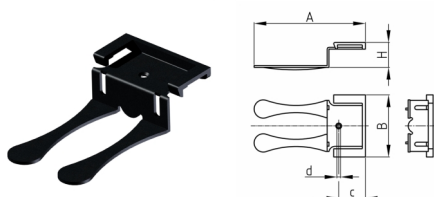

Product Group KBKZ10

Elements made of PP for connecting cable chains to commercial floor integrated cable channel outlets

Standard Colours

- black
- silver

Material

- Polypropylene (PP)

- * = Clip L for connection to cable chains KBKCUB, KBKCMX and KBKPRO
- ** = Clip S for connection to cable chains KBKCL and KBKFLII

Order Number	A	B	c	d	H
	mm	mm	mm	mm	mm
KBKZ10 Clip-L Floor *	91,5	51	22	3	20,5
KBKZ10 Clip-S Floor **	86	47	16	3	21