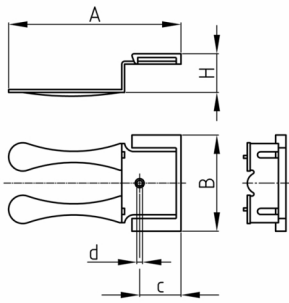

### Product Group KBKZ10

Elements made of PP for connecting cable chains to commercial floor integrated cable channel outlets

#### Material

- Polypropylene (PP)

- \* = Clip L for connection to cable chains KBKCUB, KBKCMX and KBKPRO
- \*\* = Clip S for connection to cable chains KBKCL and KBKFLII

Order Number	A	B	c	d	H
	mm	mm	mm	mm	mm
KBKZ10 Clip-L Floor *	91,5	51	22	3	20,5
KBKZ10 Clip-S Floor **	86	47	16	3	21