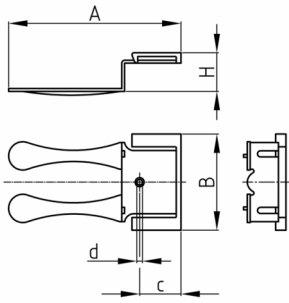

### Product Group KBKZ10

Elements made of PP for connecting cable chains to commercial floor integrated cable channel outlets

#### Material

- Polypropylene (PP)

- \* = Clip L for connection to cable chains KBKCUB, KBKCMX and KBKPRO
- \*\* = Clip S for connection to cable chains KBKCL and KBKFLII

Order Number	A	B	c	d	H
	mm	mm	mm	mm	mm
KBKZ10 Clip-L Floor *	91,5	51	22	3	20,5
KBKZ10 Clip-S Floor **	86	47	16	3	21