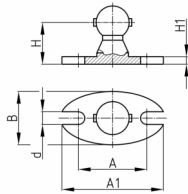

Product Group KBKZ4

Desk fixing made of PP for cable chains KBKPM and KBKQUA

Standard Colours

- black
- white
- uncoloured-translucent
- silver

Material

- Polypropylene (PP)

Order Number	A	A1	B	d	H	H1
	mm	mm	mm	mm	mm	mm
KBKZ4 Fix - Element (QUA + PM)	27	40	21	5	16,5	3