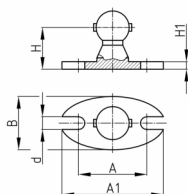

Product Group KBKZ4

Desk fixing made of PP for cable chains KBKPM and KBKQUA

Standard Colours

- black
- white
- uncoloured-translucent
- silver

Material

- Polypropylene (PP)

Order Number	A	A1	B	d	H	H1
	mm	mm	mm	mm	mm	mm
KBKZ4 Fix - Element (QUA + PM)	27	40	21	5	16,5	3