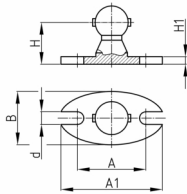

Product Group KBKZ4

Desk fixing made of PP for cable chains KBKPM and KBKQUA

Standard Colours

- black
- white
- uncoloured-translucent
- silver

Material

- Polypropylene (PP)

Order Number	A	A1	B	d	H	H1
	mm	mm	mm	mm	mm	mm
KBKZ4 Fix - Element (QUA + PM)	27	40	21	5	16,5	3