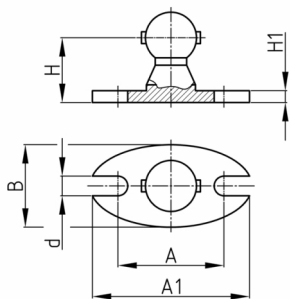

Product Group KBKZ4

Desk fixing made of PP for cable chains KBKPM and KBKQUA

Standard Colours

- black
- white
- uncoloured-translucent
- silver

Material

- Polypropylene (PP)

Order Number	A	A1	B	d	H	H1
	mm	mm	mm	mm	mm	mm
KBKZ4 Fix - Element (QUA + PM)	27	40	21	5	16,5	3