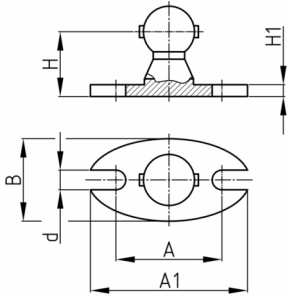

Product Group KBKZ4

Desk fixing made of PP for cable chains KBKPM and KBKQUA

Standard Colours

- black
- white
- uncoloured-translucent
- silver

Material

- Polypropylene (PP)

Order Number	A	A1	B	d	H	H1
	mm	mm	mm	mm	mm	mm
KBKZ4 Fix - Element (QUA + PM)	27	40	21	5	16,5	3