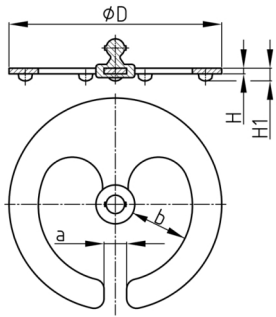

Product Group KBKZ5

Base plate for cable chain KBKPM

Standard Colours

- black / clip black
- white / clip white
- silver / clip silver
- silver / clip uncoloured-translucent

Material

- Fixing clip: Polypropylene (PP)
- Base: powder coated steel

Product information

- For cable chain "KBKPM"
- The robust and massive base plate (310 g) positions cable chain reliable in the area.
- Ideal for missing floor outlets or for retrofitting in old buildings without raised floors, floor outlets or supply columns.
- Tool-free coupling to the cable chain
- The base plate is supplied fully assembled. One fastening clip for cable chains is included in the scope of delivery.
- 5 glued-on rubber feet at downside