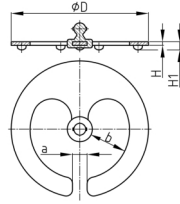

Product Group KBKZ5

Base plate for cable chain KBKPM

Standard Colours

- black / clip black
- white / clip white
- silver / clip silver
- silver / clip uncoloured-translucent

Material

- Fixing clip: Polypropylene (PP)
- Base: powder coated steel

Product information

- For cable chain "KBKPM"
- The robust and massive base plate (310 g) positions cable chain reliable in the area.
- Ideal for missing floor outlets or for retrofitting in old buildings without raised floors, floor outlets or supply columns.
- Tool-free coupling to the cable chain
- The base plate is supplied fully assembled. One fastening clip for cable chains is included in the scope of delivery.
- 5 glued-on rubber feet at downside