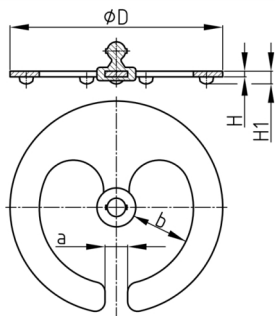

Product Group KBKZ5

Base plate for cable chain KBKPM

Standard Colours

- black / clip black
- white / clip white
- silver / clip silver
- silver / clip uncoloured-translucent

Material

- Fixing clip: Polypropylene (PP)
- Base: powder coated steel

Product information

- For cable chain "KBKPM"
- The robust and massive base plate (310 g) positions cable chain reliable in the area.
- Ideal for missing floor outlets or for retrofitting in old buildings without raised floors, floor outlets or supply columns.
- Tool-free coupling to the cable chain
- The base plate is supplied fully assembled. One fastening clip for cable chains is included in the scope of delivery.
- 5 glued-on rubber feet at downside