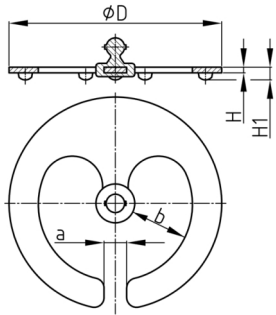

### Product Group KBKZ5

Base plate for cable chain KBKPM

#### Product information

- For cable chain "KBKPM"
- The robust and massive base plate (310 g) positions cable chain reliable in the area.
- Ideal for missing floor outlets or for retrofitting in old buildings without raised floors, floor outlets or supply columns.
- Tool-free coupling to the cable chain
- The base plate is supplied fully assembled. One fastening clip for cable chains is included in the scope of delivery.
- 5 glued-on rubber feet at downside