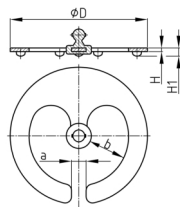

Product Group KBKZ5

Base plate for cable chain KBKPM

Standard Colours

- black / clip black
- white / clip white
- silver / clip silver
- silver / clip uncoloured-translucent

Material

- Fixing clip: Polypropylene (PP)
- Base: powder coated steel

Product information

- For cable chain "KBKPM"
- The robust and massive base plate (310 g) positions cable chain reliable in the area.
- Ideal for missing floor outlets or for retrofitting in old buildings without raised floors, floor outlets or supply columns.
- Tool-free coupling to the cable chain
- The base plate is supplied fully assembled. One fastening clip for cable chains is included in the scope of delivery.
- 5 glued-on rubber feet at downside