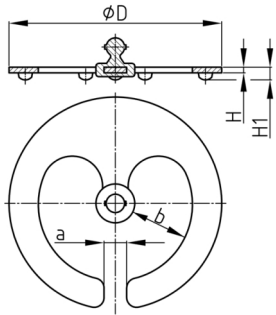

Product Group KBKZ5

Base plate for cable chain KBKPM

Standard Colours

- black / clip black
- white / clip white
- silver / clip silver
- silver / clip uncoloured-translucent

Material

- Fixing clip: Polypropylene (PP)
- Base: powder coated steel

Product information

- For cable chain "KBKPM"
- The robust and massive base plate (310 g) positions cable chain reliable in the area.
- Ideal for missing floor outlets or for retrofitting in old buildings without raised floors, floor outlets or supply columns.
- Tool-free coupling to the cable chain
- The base plate is supplied fully assembled. One fastening clip for cable chains is included in the scope of delivery.
- 5 glued-on rubber feet at downside