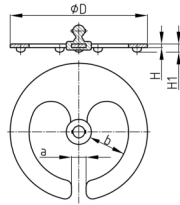

Product Group KBKZ5

Base plate for cable chain KBKPM

Standard Colours

- black / clip black
- white / clip white
- silver / clip silver
- silver / clip uncoloured-translucent

Material

- Fixing clip: Polypropylene (PP)
- Base: powder coated steel

Product information

- For cable chain "KBKPM"
- The robust and massive base plate (310 g) positions cable chain reliable in the area.
- Ideal for missing floor outlets or for retrofitting in old buildings without raised floors, floor outlets or supply columns.
- Tool-free coupling to the cable chain
- The base plate is supplied fully assembled. One fastening clip for cable chains is included in the scope of delivery.
- 5 glued-on rubber feet at downside