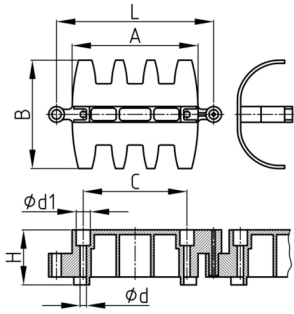

### Product Group KBFH

Cable chain made of PP for horizontal cable guiding for desks

#### Material

- Polypropylene (PP)

- KBFHE = single element

Order Number	A	B	C	d	d1	H	L
	mm	mm	mm	mm	mm	mm	mm
KBFH 1400 mm / 14	80	70	66	4	9	35	100
KBFH 1600 mm / 16	80	70	66	4	9	35	100
KBFH 1800 mm / 18	80	70	66	4	9	35	100
KBFHE 100 mm	80	70	66	4	9	35	100