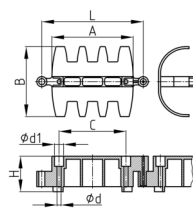

Product Group KBFH

Cable chain made of PP for horizontal cable guiding for desks

Standard Colours

- black
- white aluminium RAL 9006

Material

- Polypropylene (PP)

- KBFHE = single element

Order Number	A	B	C	d	d1	H	L
	mm	mm	mm	mm	mm	mm	mm
KBFH 1400 mm / 14	80	70	66	4	9	35	100
KBFH 1600 mm / 16	80	70	66	4	9	35	100
KBFH 1800 mm / 18	80	70	66	4	9	35	100
KBFHE 100 mm	80	70	66	4	9	35	100