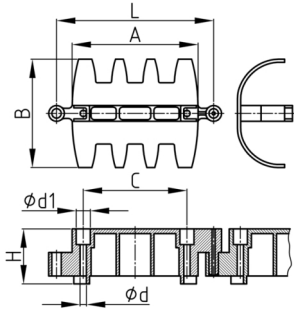

Product Group KBFH

Cable chain made of PP for horizontal cable guiding for desks

Standard Colours

- black
- white aluminium RAL 9006

Material

- Polypropylene (PP)

- KBFHE = single element

Order Number	A	B	C	d	d1	H	L
	mm	mm	mm	mm	mm	mm	mm
KBFH 1400 mm / 14	80	70	66	4	9	35	100
KBFH 1600 mm / 16	80	70	66	4	9	35	100
KBFH 1800 mm / 18	80	70	66	4	9	35	100
KBFHE 100 mm	80	70	66	4	9	35	100