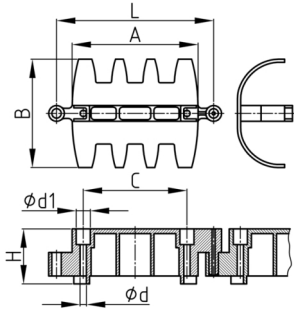

### Product Group KBFH

Cable chain made of PP for horizontal cable guiding for desks

#### Material

- Polypropylene (PP)

- KBFHE = single element

Order Number	A	B	C	d	d1	H	L
	mm	mm	mm	mm	mm	mm	mm
KBFH 1400 mm / 14	80	70	66	4	9	35	100
KBFH 1600 mm / 16	80	70	66	4	9	35	100
KBFH 1800 mm / 18	80	70	66	4	9	35	100
KBFHE 100 mm	80	70	66	4	9	35	100