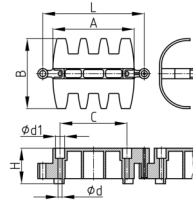

Product Group KBFH

Cable chain made of PP for horizontal cable guiding for desks

Standard Colours

- black
- white aluminium RAL 9006

Material

- Polypropylene (PP)

- KBFHE = single element

Order Number	A	B	C	d	d1	H	L
	mm	mm	mm	mm	mm	mm	mm
KBFH 1400 mm / 14	80	70	66	4	9	35	100
KBFH 1600 mm / 16	80	70	66	4	9	35	100
KBFH 1800 mm / 18	80	70	66	4	9	35	100
KBFHE 100 mm	80	70	66	4	9	35	100