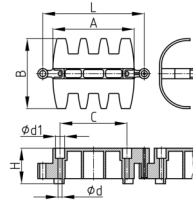

### Product Group KBFH

Cable chain made of PP for horizontal cable guiding for desks

#### Material

- Polypropylene (PP)

- KBFHE = single element

Order Number	A	B	C	d	d1	H	L
	mm	mm	mm	mm	mm	mm	mm
KBFH 1400 mm / 14	80	70	66	4	9	35	100
KBFH 1600 mm / 16	80	70	66	4	9	35	100
KBFH 1800 mm / 18	80	70	66	4	9	35	100
KBFHE 100 mm	80	70	66	4	9	35	100