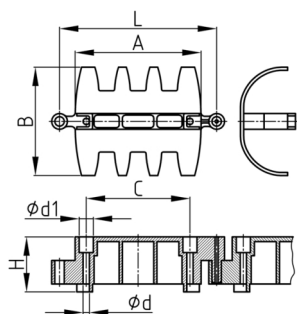

Product Group KBFH

Cable chain made of PP for horizontal cable guiding for desks

Standard Colours

- black
- white aluminium RAL 9006

Material

- Polypropylene (PP)

- KBFHE = single element

Order Number	A	B	C	d	d1	H	L
	mm	mm	mm	mm	mm	mm	mm
KBFH 1400 mm / 14	80	70	66	4	9	35	100
KBFH 1600 mm / 16	80	70	66	4	9	35	100
KBFH 1800 mm / 18	80	70	66	4	9	35	100
KBFHE 100 mm	80	70	66	4	9	35	100