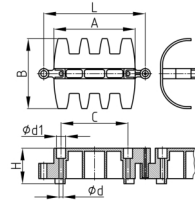

### Product Group KBFH

Cable chain made of PP for horizontal cable guiding for desks

#### Material

- Polypropylene (PP)

- KBFHE = single element

Order Number	A	B	C	d	d1	H	L
	mm	mm	mm	mm	mm	mm	mm
KBFH 1400 mm / 14	80	70	66	4	9	35	100
KBFH 1600 mm / 16	80	70	66	4	9	35	100
KBFH 1800 mm / 18	80	70	66	4	9	35	100
KBFHE 100 mm	80	70	66	4	9	35	100