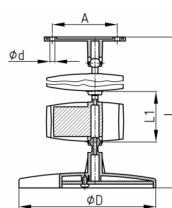

- Complete packing in one box (assembled chain segments with heavy metal sheet reinforced base and top segment with on-moulded cable clamps and with assembling screw set)
- KBKOE = single element

Order Number	A	d	D	L	L1	Element(s)	For up to x cable
	mm	mm	mm	mm	mm	piece(s)	piece(s)
KBKO 720 - 820 mm/ 15 / 8	64	4,5	141	720-820	50	15	8
KBKO 1170 - 1270 mm/ 24 / 8	64	4,5	141	1170-1270	50	24	8
KBKOE 50 mm		4,5			50	1