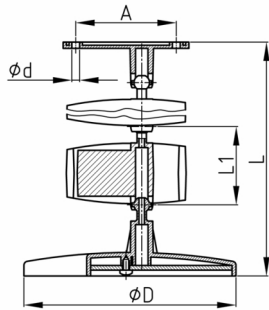

Product Group KBKO

Oval cable chain set made of PP for cable feed to writing or working tables

Standard Colours

- black
- white aluminium RAL 9006

Material

- Polypropylene (PP)

- Complete packing in one box (assembled chain segments with heavy metal sheet reinforced base and top segment with on-moulded cable clamps and with assembling screw set)
- KBKOE = single element

Order Number	A	d	D	L	L1	Element(s)	For up to x cable
	mm	mm	mm	mm	mm	piece(s)	piece(s)
KBKO 720 - 820 mm/ 15 / 8	64	4,5	141	720-820	50	15	8
KBKO 1170 - 1270 mm/ 24 / 8	64	4,5	141	1170-1270	50	24	8
KBKOE 50 mm		4,5			50	1	