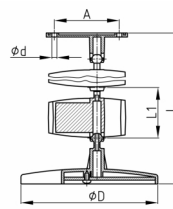

Product Group KBKO

Oval cable chain set made of PP for cable feed to writing or working tables

Standard Colours

- black
- white aluminium RAL 9006

Material

- Polypropylene (PP)

- Complete packing in one box (assembled chain segments with heavy metal sheet reinforced base and top segment with on-moulded cable clamps and with assembling screw set)
- KBKOE = single element

Order Number	A	d	D	L	L1	Element(s)	For up to x cable
	mm	mm	mm	mm	mm	piece(s)	piece(s)
KBKO 720 - 820 mm/ 15 / 8	64	4,5	141	720-820	50	15	8
KBKO 1170 - 1270 mm/ 24 / 8	64	4,5	141	1170-1270	50	24	8
KBKOE 50 mm		4,5			50	1	