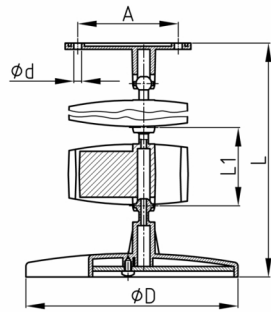

Product Group KBKO

Oval cable chain set made of PP for cable feed to writing or working tables

Standard Colours

- black
- white aluminium RAL 9006

Material

- Polypropylene (PP)

- Complete packing in one box (assembled chain segments with heavy metal sheet reinforced base and top segment with on-moulded cable clamps and with assembling screw set)
- KBKOE = single element

Order Number	A	d	D	L	L1	Element(s)	For up to x cable
	mm	mm	mm	mm	mm	piece(s)	piece(s)
KBKO 720 - 820 mm/ 15 / 8	64	4,5	141	720-820	50	15	8
KBKO 1170 - 1270 mm/ 24 / 8	64	4,5	141	1170-1270	50	24	8
KBKOE 50 mm	4,5				50	1	