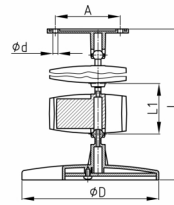

Product Group KBKO

Oval cable chain set made of PP for cable feed to writing or working tables

Standard Colours

- black
- white aluminium RAL 9006

Material

- Polypropylene (PP)

- Complete packing in one box (assembled chain segments with heavy metal sheet reinforced base and top segment with on-moulded cable clamps and with assembling screw set)
- KBKOE = single element

Order Number	A	d	D	L	L1	Element(s)	For up to x cable
	mm	mm	mm	mm	mm	piece(s)	piece(s)
KBKO 720 - 820 mm/ 15 / 8	64	4,5	141	720-820	50	15	8
KBKO 1170 - 1270 mm/ 24 / 8	64	4,5	141	1170-1270	50	24	8
KBKOE 50 mm	4,5				50	1	