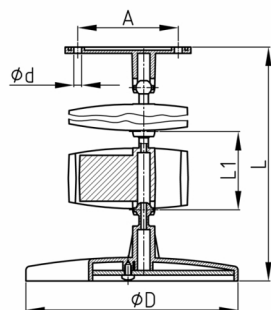

### Product Group KBKO

Oval cable chain set made of PP for cable feed to writing or working tables

Order Number	A	d	D	L	L1	Element(s)	For up to x cable
	mm	mm	mm	mm	mm	piece(s)	piece(s)
KBKO 720 - 820 mm/ 15 / 8	64	4,5	141	720-820	50	15	8
KBKO 1170 - 1270 mm/ 24 / 8	64	4,5	141	1170-1270	50	24	8
KBKOE 50 mm		4,5			50	1	