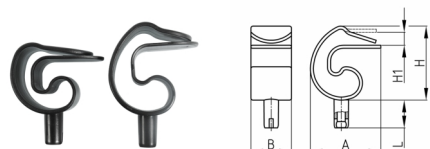

Product Group KBKKL

Clamps made of ABS for cable chains KBKR and KBKO

Standard Colours

- black
- white aluminium RAL 9006

Material

- ABS

Order Number	A	B	H	H1	L
	mm	mm	mm	mm	mm
KBKKL 15	67	40	52	15	23,5
KBKKL 24	66	40	67	24	23,5