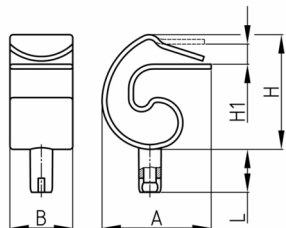

Product Group KBKKL

Clamps made of ABS for cable chains KBKR and KBKO

Standard Colours

- black
- white aluminium RAL 9006

Material

- ABS

Order Number	A	B	H	H1	L
	mm	mm	mm	mm	mm
KBKKL 15	67	40	52	15	23,5
KBKKL 24	66	40	67	24	23,5