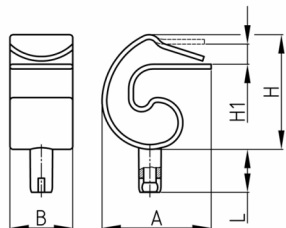

**Product Group** KBKKL

Clamps made of ABS for cable chains KBKR and KBKO

**Standard Colours**

- black
- white aluminium RAL 9006

**Material**

- ABS

Order Number	A	B	H	H1	L
	mm	mm	mm	mm	mm
KBKKL 15	67	40	52	15	23,5
KBKKL 24	66	40	67	24	23,5