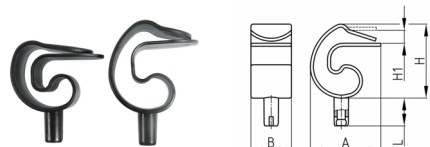

**Product Group** KBKKL

Clamps made of ABS for cable chains KBKR and KBKO

**Standard Colours**

- black
- white aluminium RAL 9006

**Material**

- ABS

Order Number	A	B	H	H1	L
	mm	mm	mm	mm	mm
KBKKL 15	67	40	52	15	23,5
KBKKL 24	66	40	67	24	23,5