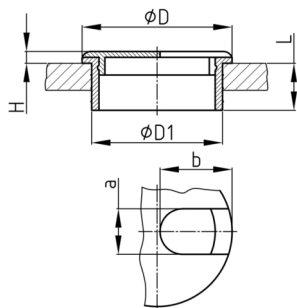

Product Group KDK

Round two part cable ducts made of ABS

Standard Colours

- black
- light grey RAL 7035
- grey aluminium RAL 9007

Material

- ABS

- Attention, discontinued items! Only stock available. Replaced by product group KDJ.

Order Number	a	b	D	D1	H	L
	mm	mm	mm	mm	mm	mm
KDK 44,5 / 39 / 16,5	13	16	44,5	39	3	16,5
KDK 60 / 49 / 16,5	19	20,5	60	49	3,4	16,5