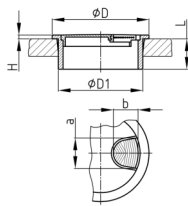

Product Group KDM

Round three-part cable ducts made of zinc die casting

Material

- Zinc die casting

- C = Zinc die-cast bright chrome-plated
- E = Zinc die-cast with brushed stainless steel finishing

Order Number	a	b	D	D1	H	L
	mm	mm	mm	mm	mm	mm
KDM 66 / 59+1 / 22 E	24	21	66	59+1	1,3	22
KDM 88 / 79+1 / 22 E	29	26	88	79+1	1,3	22
KDM 66 / 59+1 / 22 C	24	21	66	59+1	1,3	22
KDM 88 / 79+1 / 22 C	29	26	88	79+1	1,3	22