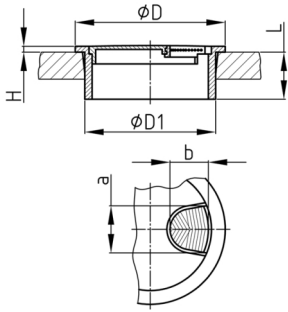

Product Group KDM

Round three-part cable ducts made of zinc die casting

Material

- Zinc die casting

- C = Zinc die-cast bright chrome-plated
- E = Zinc die-cast with brushed stainless steel finishing

Order Number	a	b	D	D1	H	L
	mm	mm	mm	mm	mm	mm
KDM 66 / 59+1 / 22 E	24	21	66	59+1	1,3	22
KDM 88 / 79+1 / 22 E	29	26	88	79+1	1,3	22
KDM 66 / 59+1 / 22 C	24	21	66	59+1	1,3	22
KDM 88 / 79+1 / 22 C	29	26	88	79+1	1,3	22