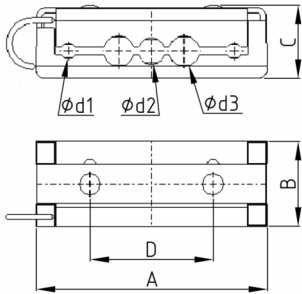

Product Group KZE

Cord grip

Standard Colours

- black

Material

- Base body: Polypropylene (PP)
- Weld clamp: steel

- KZE = cord grip
- KZES = weld clamp without weld on spots
- KZESA = weld clamp with weld on spots
- The welding clamps KZES and KZESA are enclosed loose.

Order Number	d1	d2	d3	A	B	C	D
	mm	mm	mm	mm	mm	mm	mm
KZE	4	7	8	60	22	18	32
KZES							
KZESA							32