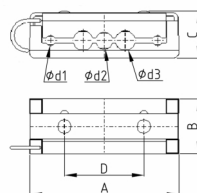

Product Group KZE

Cord grip

Standard Colours

- black

Material

- Base body: Polypropylene (PP)
- Weld clamp: steel

- KZE = cord grip
- KZES = weld clamp without weld on spots
- KZESA = weld clamp with weld on spots
- The welding clamps KZES and KZESA are enclosed loose.

Order Number	d1	d2	d3	A	B	C	D
	mm	mm	mm	mm	mm	mm	mm
KZE	4	7	8	60	22	18	32
KZES							
KZESA							32