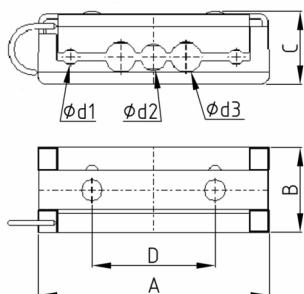

**Product Group** KZE

Cord grip

**Standard Colours**

- black

**Material**

- Base body: Polypropylene (PP)
- Weld clamp: steel

- KZE = cord grip
- KZES = weld clamp without weld on spots
- KZESA = weld clamp with weld on spots
- The welding clamps KZES and KZESA are enclosed loose.

Order Number	d1	d2	d3	A	B	C	D
	mm	mm	mm	mm	mm	mm	mm
KZE	4	7	8	60	22	18	32
KZES							
KZESA							32