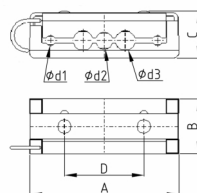

**Product Group** KZE

Cord grip

**Standard Colours**

- black

**Material**

- Base body: Polypropylene (PP)
- Weld clamp: steel

- KZE = cord grip
- KZES = weld clamp without weld on spots
- KZESA = weld clamp with weld on spots
- The welding clamps KZES and KZESA are enclosed loose.

Order Number	d1	d2	d3	A	B	C	D
	mm	mm	mm	mm	mm	mm	mm
KZE	4	7	8	60	22	18	32
KZES							
KZESA							32