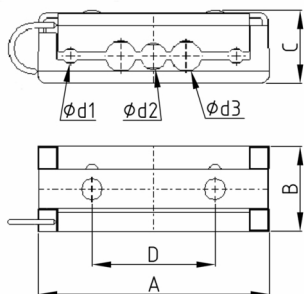

Product Group KZE

Cord grip

Standard Colours

- black

Material

- Base body: Polypropylene (PP)
- Weld clamp: steel

- KZE = cord grip
- KZES = weld clamp without weld on spots
- KZESA = weld clamp with weld on spots
- The welding clamps KZES and KZESA are enclosed loose.

Order Number	d1	d2	d3	A	B	C	D
	mm	mm	mm	mm	mm	mm	mm
KZE	4	7	8	60	22	18	32
KZES							
KZESA							32