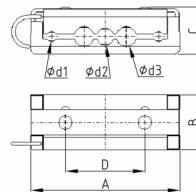

Product Group KZE

Cord grip

Standard Colours

- black

Material

- Base body: Polypropylene (PP)
- Weld clamp: steel

- KZE = cord grip
- KZES = weld clamp without weld on spots
- KZESA = weld clamp with weld on spots
- The welding clamps KZES and KZESA are enclosed loose.

Order Number	d1	d2	d3	A	B	C	D
	mm	mm	mm	mm	mm	mm	mm
KZE	4	7	8	60	22	18	32
KZES							
KZESA							32