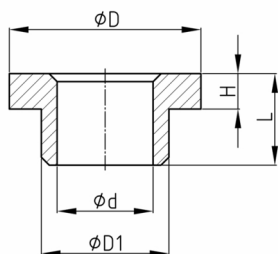

Product Group LTBB

Bearing bushes made of polyamide 6.6 with collar

Standard Colours

- uncoloured

Material

- Polyamide 6.6 (PA 6.6)

Order Number	d	D	D1	H	L
	mm	mm	mm	mm	mm
LTBB 88061901	6	10	8	2	10
LTBB 88061902	6	15	10	1,5	8
LTBB 88061903	6	15	10	1,5	10
LTBB 88061904	8	16	12	2	6
LTBB 88061905	8	16	12	2	12
LTBB 88061906	10	16	12	2	6
LTBB 88061907	10	16	12	2	12
LTBB 88061908	8	20	14	2	10
LTBB 88061909	8	20	14	2	12
LTBB 88061910	10	20	14	2	10
LTBB 88061911	10	20	14	2	12
LTBB 88061912	12	20	14	2	10
LTBB 88061913	12	20	14	2	12
LTBB 88061914	10	20	16	2	10
LTBB 88061915	10	20	16	2	12
LTBB 88061916	12	20	16	2	10
LTBB 88061917	12	20	16	2	12
LTBB 88061918	13	24	17	4	20
LTBB 88061919	14	24	17	4	20
LTBB 88061920	10	24	18	4	20
LTBB 88061921	12	24	18	4	20
LTBB 88061922	13	28	20	4	20
LTBB 88061923	14	28	20	4	20
LTBB 88061924	15	28	20	4	20
LTBB 88061925	16	28	20	2	15