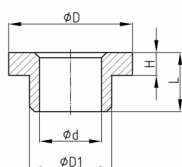

Product Group LTBB

Bearing bushes made of polyamide 6.6 with collar

Standard Colours

- uncoloured

Material

- Polyamide 6.6 (PA 6.6)

Order Number	d	D	D1	H	L
	mm	mm	mm	mm	mm
LTBB 88061901	6	10	8	2	10
LTBB 88061902	6	15	10	1,5	8
LTBB 88061903	6	15	10	1,5	10
LTBB 88061904	8	16	12	2	6
LTBB 88061905	8	16	12	2	12
LTBB 88061906	10	16	12	2	6
LTBB 88061907	10	16	12	2	12
LTBB 88061908	8	20	14	2	10
LTBB 88061909	8	20	14	2	12
LTBB 88061910	10	20	14	2	10
LTBB 88061911	10	20	14	2	12
LTBB 88061912	12	20	14	2	10
LTBB 88061913	12	20	14	2	12
LTBB 88061914	10	20	16	2	10
LTBB 88061915	10	20	16	2	12
LTBB 88061916	12	20	16	2	10
LTBB 88061917	12	20	16	2	12
LTBB 88061918	13	24	17	4	20
LTBB 88061919	14	24	17	4	20
LTBB 88061920	10	24	18	4	20
LTBB 88061921	12	24	18	4	20
LTBB 88061922	13	28	20	4	20
LTBB 88061923	14	28	20	4	20
LTBB 88061924	15	28	20	4	20
LTBB 88061925	16	28	20	2	15