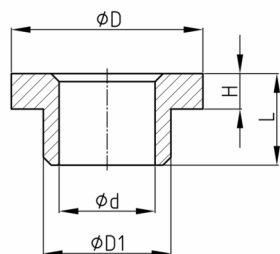

Product Group LTBB

Bearing bushes made of polyamide 6.6 with collar

Standard Colours

- uncoloured

Material

- Polyamide 6.6 (PA 6.6)

Order Number	d	D	D1	H	L
	mm	mm	mm	mm	mm
LTBB 88061901	6	10	8	2	10
LTBB 88061902	6	15	10	1,5	8
LTBB 88061903	6	15	10	1,5	10
LTBB 88061904	8	16	12	2	6
LTBB 88061905	8	16	12	2	12
LTBB 88061906	10	16	12	2	6
LTBB 88061907	10	16	12	2	12
LTBB 88061908	8	20	14	2	10
LTBB 88061909	8	20	14	2	12
LTBB 88061910	10	20	14	2	10
LTBB 88061911	10	20	14	2	12
LTBB 88061912	12	20	14	2	10
LTBB 88061913	12	20	14	2	12
LTBB 88061914	10	20	16	2	10
LTBB 88061915	10	20	16	2	12
LTBB 88061916	12	20	16	2	10
LTBB 88061917	12	20	16	2	12
LTBB 88061918	13	24	17	4	20
LTBB 88061919	14	24	17	4	20
LTBB 88061920	10	24	18	4	20
LTBB 88061921	12	24	18	4	20
LTBB 88061922	13	28	20	4	20
LTBB 88061923	14	28	20	4	20
LTBB 88061924	15	28	20	4	20
LTBB 88061925	16	28	20	2	15