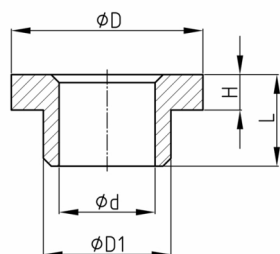

Product Group LTBB

Bearing bushes made of polyamide 6.6 with collar

Standard Colours

- uncoloured

Material

- Polyamide 6.6 (PA 6.6)

Order Number	d	D	D1	H	L
	mm	mm	mm	mm	mm
LTBB 88061901	6	10	8	2	10
LTBB 88061902	6	15	10	1,5	8
LTBB 88061903	6	15	10	1,5	10
LTBB 88061904	8	16	12	2	6
LTBB 88061905	8	16	12	2	12
LTBB 88061906	10	16	12	2	6
LTBB 88061907	10	16	12	2	12
LTBB 88061908	8	20	14	2	10
LTBB 88061909	8	20	14	2	12
LTBB 88061910	10	20	14	2	10
LTBB 88061911	10	20	14	2	12
LTBB 88061912	12	20	14	2	10
LTBB 88061913	12	20	14	2	12
LTBB 88061914	10	20	16	2	10
LTBB 88061915	10	20	16	2	12
LTBB 88061916	12	20	16	2	10
LTBB 88061917	12	20	16	2	12
LTBB 88061918	13	24	17	4	20
LTBB 88061919	14	24	17	4	20
LTBB 88061920	10	24	18	4	20
LTBB 88061921	12	24	18	4	20
LTBB 88061922	13	28	20	4	20
LTBB 88061923	14	28	20	4	20
LTBB 88061924	15	28	20	4	20
LTBB 88061925	16	28	20	2	15