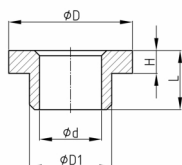

Product Group LTBB

Bearing bushes made of polyamide 6.6 with collar

Standard Colours

- uncoloured

Material

- Polyamide 6.6 (PA 6.6)

Order Number	d	D	D1	H	L
	mm	mm	mm	mm	mm
LTBB 88061901	6	10	8	2	10
LTBB 88061902	6	15	10	1,5	8
LTBB 88061903	6	15	10	1,5	10
LTBB 88061904	8	16	12	2	6
LTBB 88061905	8	16	12	2	12
LTBB 88061906	10	16	12	2	6
LTBB 88061907	10	16	12	2	12
LTBB 88061908	8	20	14	2	10
LTBB 88061909	8	20	14	2	12
LTBB 88061910	10	20	14	2	10
LTBB 88061911	10	20	14	2	12
LTBB 88061912	12	20	14	2	10
LTBB 88061913	12	20	14	2	12
LTBB 88061914	10	20	16	2	10
LTBB 88061915	10	20	16	2	12
LTBB 88061916	12	20	16	2	10
LTBB 88061917	12	20	16	2	12
LTBB 88061918	13	24	17	4	20
LTBB 88061919	14	24	17	4	20
LTBB 88061920	10	24	18	4	20
LTBB 88061921	12	24	18	4	20
LTBB 88061922	13	28	20	4	20
LTBB 88061923	14	28	20	4	20
LTBB 88061924	15	28	20	4	20
LTBB 88061925	16	28	20	2	15