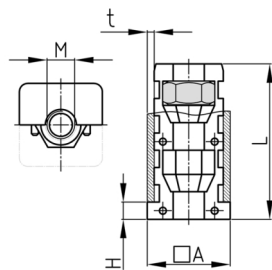

### Product Group EBQMH

Assembled expander plugs with collar made of PA for square tubes with one hexagon nut (rear)

#### Product information

- These two-piece expander bushes with collar have conical chambers for hexagon nuts and screws. Tightening of the thread presses the outer wall of the insert against the inner tube wall (rawle plug effect). This effect requires entire tightening of the thread.
- The bushings are designed for precisely defined wall thicknesses according to the specifications in the table.
- The load capacity data refer to the use in steel tubes.
- Order-related production for individual article sizes! Please ask for minimum quantity.
- OL = without ribs
- LG = special type with 3 nut cavities
- Use as threaded plugs in combination with adjustable feet or adjusting screws -> see category "Adjustment and levelling parts" - Expander effect only with fully tightened adjusting screw!
- Tube extensions (1 expander with nut and 1 expander with screw)
- Fixing of wheels and castors

Order Number	A	H	L	M	t	F max.
	mm	mm	mm		mm	kg
EBQMH 20x20x1,5 /M6	20	5	42	M6	1,5	150
EBQMH 20x20x1,5 /M8	20	5	42	M8	1,5	300
EBQMH 20x20x1,5 /M8 OL	20	5	42	M8	1,5	300
EBQMH 22x22x1,5 /M8	22	5	40	M8	1,5	300
EBQMH 25x25x1,5 /M8	25	5	41	M8	1,5	300
EBQMH 25x25x1,5 /M10	25	5	42	M10	1,5	300
EBQMH 25x25x1,5 /M12	25	5	37	M12	1,5	300
EBQMH 30x30x1,5 /M8	30	5	42	M8	1,5	300
EBQMH 30x30x1,5 /M10	30	5	42	M10	1,5	300
EBQMH 30x30x2 /M8	30	5	42	M8	2	300
EBQMH 30x30x2 /M10	30	5	42	M10	2	300
EBQMH 31,75x31,75x1,2-1,6/M10	31,75	5	37	M10	1,2-1,6	300
EBQMH 32x32x2 /M10	32	5	37	M10	2	300
EBQMH 35x35x1,6 /M10	35	5	37	M10	1,6	300
EBQMH 35x35x2 /M10	35	5	42	M10	2	300