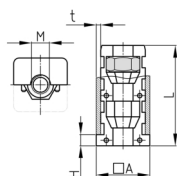

#### Product information

- These two-piece expander bushes with collar have conical chambers for hexagon nuts and screws. Tightening of the thread presses the outer wall of the insert against the inner tube wall (rawle plug effect). This effect requires entire tightening of the thread.
- The bushings are designed for precisely defined wall thicknesses according to the specifications in the table.
- The load capacity data refer to the use in steel tubes.
- Order-related production for individual article sizes! Please ask for minimum quantity.
- OL = without ribs
- LG = special type with 3 nut cavities
- Use as threaded plugs in combination with adjustable feet or adjusting screws -> see category "Adjustment and levelling parts" - Expander effect only with fully tightened adjusting screw!
- Tube extensions (1 expander with nut and 1 expander with screw)
- Fixing of wheels and castors