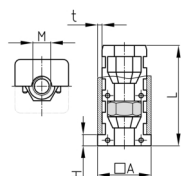

Product information

- These two-piece expander bushes with collar have conical chambers for hexagon nuts and screws. Tightening of the thread presses the outer wall of the insert against the inner tube wall (rawle plug effect). This effect requires entire tightening of the thread.
- The bushings are designed for precisely defined wall thicknesses according to the specifications in the table.
- The load capacity data refer to the use in steel tubes.
- Order-related production for individual article sizes! Please ask for minimum quantity.
- OL = without ribs
- LG = special type with 3 nut cavities
- Use as threaded plugs in combination with adjustable feet or adjusting screws -> see category "Adjustment and levelling parts" - Expander effect only with fully tightened adjusting screw!
- Tube extensions (1 expander with nut and 1 expander with screw)
- Fixing of wheels and castors

Order Number	A	H	L	M	t	F max.
	mm	mm	mm		mm	kg
EBQMV 20x20x1,5 / M 6	20	0,5	42	M6	1,5	150
EBQMV 20x20x1,5 / M8	20	5	42	M8	1,5	300
EBQMV 20x20x1,5 / M8 OL	20	5	42	M8	1,5	300
EBQMV 22x22x1,5 / M8	22	5	40	M8	1,5	300
EBQMV 25x25x1,5 / M8	25	5	41	M8	1,5	300
EBQMV 25x25x1,5 / M10	25	5	42	M10	1,5	300
EBQMV 25x25x1,5 / M12	25	5	37	M12	1,5	300
EBQMV 30x30x1,5 / M8	30	5	42	M8	1,5	300
EBQMV 30x30x1,5 / M10	30	5	42	M10	1,5	300
EBQMV 30x30x2 / M8	30	5	42	M8	2	300
EBQMV 30x30x2 / M10	30	5	42	M10	2	300
EBQMV 31,75x31,75x1,2-1,6/M10	31,75	5	37	M10	1,2-1,6	300
EBQMV 32x32x2 / M10	32	5	37	M10	2	300
EBQMV 35x35x1,6 / M10	35	5	37	M10	1,6	300
EBQMV 35x35x2 / M10	35	5	42	M10	2	300