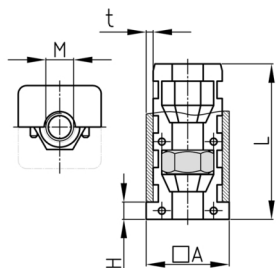

Product Group EBQMV

Assembled expander plugs with collar made of PA for square tubes with one hexagon nut (in the front)

Standard Colours

- black

Material

- Base body: Polyamide (PA)
- Nut: zinc-plated steel

Product information

- These two-piece expander bushes with collar have conical chambers for hexagon nuts and screws. Tightening of the thread presses the outer wall of the insert against the inner tube wall (rawle plug effect). This effect requires entire tightening of the thread.
- The bushings are designed for precisely defined wall thicknesses according to the specifications in the table.
- The load capacity data refer to the use in steel tubes.
- Order-related production for individual article sizes! Please ask for minimum quantity.
- OL = without ribs
- LG = special type with 3 nut cavities
- Use as threaded plugs in combination with adjustable feet or adjusting screws -> see category "Adjustment and levelling parts" - Expander effect only with fully tightened adjusting screw!
- Tube extensions (1 expander with nut and 1 expander with screw)
- Fixing of wheels and castors

Order Number	A	H	L	M	t	F max.
	mm	mm	mm		mm	kg
EBQMV 20x20x1,5 / M 6	20	0,5	42	M6	1,5	150
EBQMV 20x20x1,5 / M8	20	5	42	M8	1,5	300
EBQMV 20x20x1,5 / M8 OL	20	5	42	M8	1,5	300
EBQMV 22x22x1,5 / M8	22	5	40	M8	1,5	300
EBQMV 25x25x1,5 / M8	25	5	41	M8	1,5	300
EBQMV 25x25x1,5 / M10	25	5	42	M10	1,5	300
EBQMV 25x25x1,5 / M12	25	5	37	M12	1,5	300
EBQMV 30x30x1,5 / M8	30	5	42	M8	1,5	300
EBQMV 30x30x1,5 / M10	30	5	42	M10	1,5	300
EBQMV 30x30x2 / M8	30	5	42	M8	2	300
EBQMV 30x30x2 / M10	30	5	42	M10	2	300
EBQMV 31,75x31,75x1,2-1,6/M10	31,75	5	37	M10	1,2-1,6	300
EBQMV 32x32x2 / M10	32	5	37	M10	2	300
EBQMV 35x35x1,6 / M10	35	5	37	M10	1,6	300
EBQMV 35x35x2 / M10	35	5	42	M10	2	300