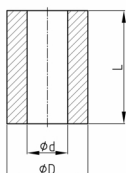

Product Group 53

Spacers made of polyamide with an outer diameter of 25 mm and an inner diameter of 13 mm

Standard Colours

- black

Material

- Polyamide (PA)

Order Number	d	D	L	M
	mm	mm	mm	
53-0030	13	25	3	M12
53-0040	13	25	4	M12
53-0050	13	25	5	M12
53-0060	13	25	6	M12
53-0070	13	25	7	M12
53-0080	13	25	8	M12
53-0090	13	25	9	M12
53-0100	13	25	10	M12
53-0110	13	25	11	M12
53-0120	13	25	12	M12
53-0130	13	25	13	M12
53-0140	13	25	14	M12
53-0150	13	25	15	M12
53-0160	13	25	16	M12
53-0170	13	25	17	M12
53-0180	13	25	18	M12
53-0190	13	25	19	M12
53-0200	13	25	20	M12
53-0210	13	25	21	M12
53-0220	13	25	22	M12
53-0230	13	25	23	M12
53-0240	13	25	24	M12
53-0250	13	25	25	M12
53-0260	13	25	26	M12
53-0270	13	25	27	M12

Walter Bethke GmbH & Co. KG

Technische Kunststoff - und Hybridprodukte

Order Number	d	D	L	M
	mm	mm	mm	
53-0280	13	25	28	M12