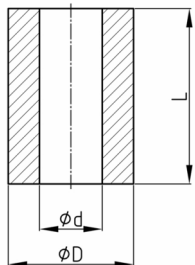

Product Group 53

Spacers made of polyamide with an outer diameter of 25 mm and an inner diameter of 13 mm

Standard Colours

- black

Material

- Polyamide (PA)

Order Number	d	D	L	M
	mm	mm	mm	
53-0030	13	25	3	M12
53-0040	13	25	4	M12
53-0050	13	25	5	M12
53-0060	13	25	6	M12
53-0070	13	25	7	M12
53-0080	13	25	8	M12
53-0090	13	25	9	M12
53-0100	13	25	10	M12
53-0110	13	25	11	M12
53-0120	13	25	12	M12
53-0130	13	25	13	M12
53-0140	13	25	14	M12
53-0150	13	25	15	M12
53-0160	13	25	16	M12
53-0170	13	25	17	M12
53-0180	13	25	18	M12
53-0190	13	25	19	M12
53-0200	13	25	20	M12
53-0210	13	25	21	M12
53-0220	13	25	22	M12
53-0230	13	25	23	M12
53-0240	13	25	24	M12
53-0250	13	25	25	M12
53-0260	13	25	26	M12
53-0270	13	25	27	M12

Walter Bethke GmbH & Co. KG

Technische Kunststoff - und Hybridprodukte

Order Number	d	D	L	M
	mm	mm	mm	
53-0280	13	25	28	M12