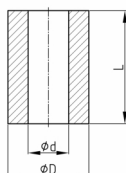

Order Number	d	D	L	M
	mm	mm	mm	
53-0030	13	25	3	M12
53-0040	13	25	4	M12
53-0050	13	25	5	M12
53-0060	13	25	6	M12
53-0070	13	25	7	M12
53-0080	13	25	8	M12
53-0090	13	25	9	M12
53-0100	13	25	10	M12
53-0110	13	25	11	M12
53-0120	13	25	12	M12
53-0130	13	25	13	M12
53-0140	13	25	14	M12
53-0150	13	25	15	M12
53-0160	13	25	16	M12
53-0170	13	25	17	M12
53-0180	13	25	18	M12
53-0190	13	25	19	M12
53-0200	13	25	20	M12
53-0210	13	25	21	M12
53-0220	13	25	22	M12
53-0230	13	25	23	M12
53-0240	13	25	24	M12
53-0250	13	25	25	M12
53-0260	13	25	26	M12
53-0270	13	25	27	M12