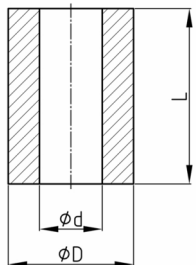

### Product Group 53

Spacers made of polyamide with an outer diameter of 25 mm and an inner diameter of 13 mm

#### Material

- Polyamide (PA)

Order Number	d	D	L	M
	mm	mm	mm	
53-0030	13	25	3	M12
53-0040	13	25	4	M12
53-0050	13	25	5	M12
53-0060	13	25	6	M12
53-0070	13	25	7	M12
53-0080	13	25	8	M12
53-0090	13	25	9	M12
53-0100	13	25	10	M12
53-0110	13	25	11	M12
53-0120	13	25	12	M12
53-0130	13	25	13	M12
53-0140	13	25	14	M12
53-0150	13	25	15	M12
53-0160	13	25	16	M12
53-0170	13	25	17	M12
53-0180	13	25	18	M12
53-0190	13	25	19	M12
53-0200	13	25	20	M12
53-0210	13	25	21	M12
53-0220	13	25	22	M12
53-0230	13	25	23	M12
53-0240	13	25	24	M12
53-0250	13	25	25	M12
53-0260	13	25	26	M12
53-0270	13	25	27	M12