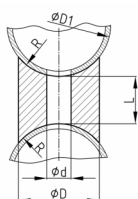

Product Group 57D

Saddle spacers made of HD polyethylene with double-sided tube recess

Standard Colours

- black

Material

- HD-Polyethylene (PE-HD)

| Order Number | d | D | D1 | L | M | R |
|--------------|-----|----|-------|----|----|----|
| | mm | mm | mm | mm | | mm |
| 57D-0050 | 8,2 | 25 | 25-32 | 5 | M8 | 14 |
| 57D-0060 | 8,2 | 25 | 25-32 | 6 | M8 | 14 |
| 57D-0080 | 8,2 | 25 | 25-32 | 8 | M8 | 14 |
| 57D-0100 | 8,2 | 25 | 25-32 | 10 | M8 | 14 |
| 57D-0110 | 8,2 | 25 | 25-32 | 11 | M8 | 14 |
| 57D-0120 | 8,2 | 25 | 25-32 | 12 | M8 | 14 |
| 57D-0150 | 8,2 | 25 | 25-32 | 15 | M8 | 14 |
| 57D-0200 | 8,2 | 25 | 25-32 | 20 | M8 | 14 |
| 57D-0300 | 8,2 | 25 | 25-32 | 30 | M8 | 14 |