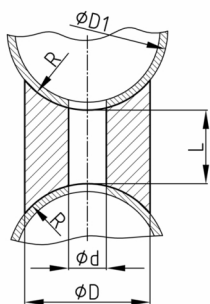

Product Group 57D

Saddle spacers made of HD polyethylene with double-sided tube recess

Standard Colours

- black

Material

- HD-Polyethylene (PE-HD)

| Order Number | d | D | D1 | L | M | R |
|--------------|-----|----|-------|----|----|----|
| | mm | mm | mm | mm | | mm |
| 57D-0050 | 8,2 | 25 | 25-32 | 5 | M8 | 14 |
| 57D-0060 | 8,2 | 25 | 25-32 | 6 | M8 | 14 |
| 57D-0080 | 8,2 | 25 | 25-32 | 8 | M8 | 14 |
| 57D-0100 | 8,2 | 25 | 25-32 | 10 | M8 | 14 |
| 57D-0110 | 8,2 | 25 | 25-32 | 11 | M8 | 14 |
| 57D-0120 | 8,2 | 25 | 25-32 | 12 | M8 | 14 |
| 57D-0150 | 8,2 | 25 | 25-32 | 15 | M8 | 14 |
| 57D-0200 | 8,2 | 25 | 25-32 | 20 | M8 | 14 |
| 57D-0300 | 8,2 | 25 | 25-32 | 30 | M8 | 14 |