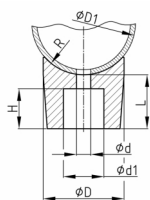

Product Group PIT

Conical PVC saddle washers with tube recess on one side

Standard Colours

- black

Material

- Plasticised PVC (PVC-P)

Order Number	d	d1	D	D1	H	L	M	R
	mm	mm	mm	mm	mm	mm		mm
PIT 19,5 / 4,5 / 9	4,8	8,8	19,5	19-22	6	9	M4	10
PIT 22 / 5 / 11	5	9,5	22	21-23	7,5	11	M5	11