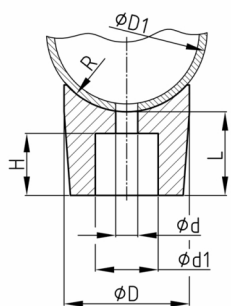

Product Group PIT

Conical PVC saddle washers with tube recess on one side

Standard Colours

- black

Material

- Plasticised PVC (PVC-P)

Order Number	d	d1	D	D1	H	L	M	R
	mm	mm	mm	mm	mm	mm		mm
PIT 19,5 / 4,5 / 9	4,8	8,8	19,5	19-22	6	9	M4	10
PIT 22 / 5 / 11	5	9,5	22	21-23	7,5	11	M5	11