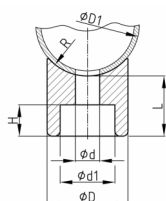

Product Group PIC

Saddle screw on buffers made of soft PVC with tube recess on one side

Standard Colours

- black

Material

- Plasticised PVC (PVC-P)

Order Number	d	D	D1	H	L	M	R
	mm	mm	mm	mm	mm		mm
PIC 25 / 6,5 / 20	6,5	25	20-22	10	20	M6	10,5