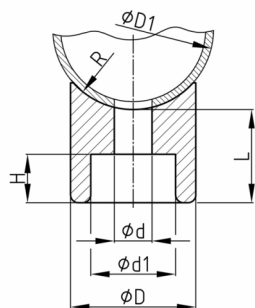

Product Group PIC

Saddle screw on buffers made of soft PVC with tube recess on one side

Standard Colours

- black

Material

- Plasticised PVC (PVC-P)

Order Number	d	D	D1	H	L	M	R
	mm	mm	mm	mm	mm		mm
PIC 25 / 6,5 / 20	6,5	25	20-22	10	20	M6	10,5