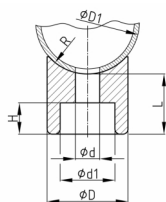

**Product Group** PIC

Saddle screw on buffers made of soft PVC with tube recess on one side

**Standard Colours**

- black

**Material**

- Plasticised PVC (PVC-P)

Order Number	d	D	D1	H	L	M	R
	mm	mm	mm	mm	mm		mm
PIC 25 / 6,5 / 20	6,5	25	20-22	10	20	M6	10,5