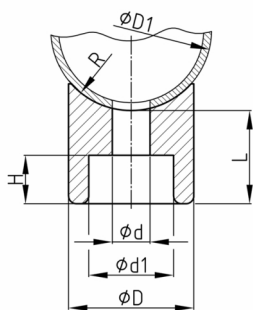

Product Group PIC

Saddle screw on buffers made of soft PVC with tube recess on one side

Standard Colours

- black

Material

- Plasticised PVC (PVC-P)

Order Number	d	D	D1	H	L	M	R
	mm	mm	mm	mm	mm		mm
PIC 25 / 6,5 / 20	6,5	25	20-22	10	20	M6	10,5