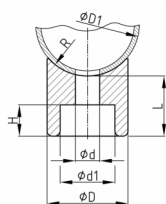

**Product Group** PIC

Saddle screw on buffers made of soft PVC with tube recess on one side

**Standard Colours**

- black

**Material**

- Plasticised PVC (PVC-P)

Order Number	d	D	D1	H	L	M	R
	mm	mm	mm	mm	mm		mm
PIC 25 / 6,5 / 20	6,5	25	20-22	10	20	M6	10,5