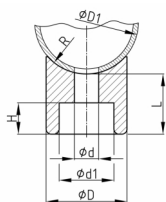

Product Group PIC

Saddle screw on buffers made of soft PVC with tube recess on one side

Standard Colours

- black

Material

- Plasticised PVC (PVC-P)

Order Number	d	D	D1	H	L	M	R
	mm	mm	mm	mm	mm		mm
PIC 25 / 6,5 / 20	6,5	25	20-22	10	20	M6	10,5