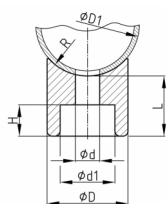

Product Group PIC

Saddle screw on buffers made of soft PVC with tube recess on one side

Standard Colours

- black

Material

- Plasticised PVC (PVC-P)

Order Number	d	D	D1	H	L	M	R
	mm	mm	mm	mm	mm		mm
PIC 25 / 6,5 / 20	6,5	25	20-22	10	20	M6	10,5