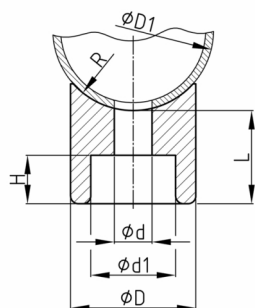

Product Group PIC

Saddle screw on buffers made of soft PVC with tube recess on one side

Standard Colours

- black

Material

- Plasticised PVC (PVC-P)

Order Number	d	D	D1	H	L	M	R
	mm	mm	mm	mm	mm		mm
PIC 25 / 6,5 / 20	6,5	25	20-22	10	20	M6	10,5