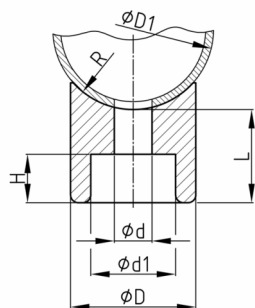

**Product Group** PIC

Saddle screw on buffers made of soft PVC with tube recess on one side

**Standard Colours**

- black

**Material**

- Plasticised PVC (PVC-P)

Order Number	d	D	D1	H	L	M	R
	mm	mm	mm	mm	mm		mm
PIC 25 / 6,5 / 20	6,5	25	20-22	10	20	M6	10,5