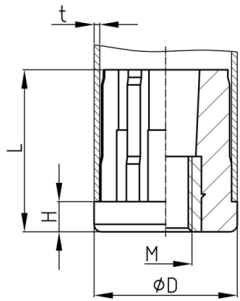

Product Group RGMM

Threaded plugs made of PA for round tubes with nickel-plated brass thread

Standard Colours

- black

Material

- Base body: glass fibre reinforced polyamide (PA-GF)
- Thread: brass nickel-plated