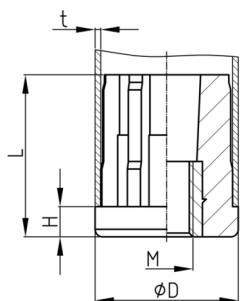

Product Group RGMM

Threaded plugs made of PA for round tubes with nickel-plated brass thread

Standard Colours

- black

Material

- Base body: glass fibre reinforced polyamide (PA-GF)
- Thread: brass nickel-plated