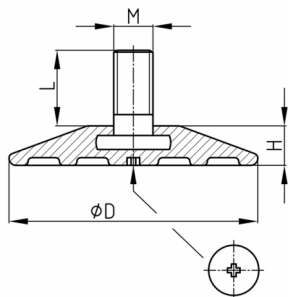

Product Group PGS

Adjustable feet with large plastic plate made of PE for desks

Standard Colours

- black

Material

- Thread: zinc-plated steel
- Base: Polyethylene (PE)

Order Number	D	H	L	M
	mm	mm	mm	mm
PGS 60 / M8x35	60	7	35	M8
PGS 60 / M10x35	60	7	35	M10
PGS 80 / M8x20	80	14	20	M8
PGS 80 / M10x20	80	14	20	M10
PGS 100 / M8x20	100	18	20	M8
PGS 100 / M8x25	100	18	25	M8
PGS 100 / M10x20	100	18	20	M10
PGS 100 / M10x25	100	18	25	M10