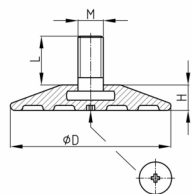

Product Group PGS

Adjustable feet with large plastic plate made of PE for desks

Standard Colours

- black

Material

- Thread: zinc-plated steel
- Base: Polyethylene (PE)

Order Number	D	H	L	M
	mm	mm	mm	mm
PGS 60 / M8x35	60	7	35	M8
PGS 60 / M10x35	60	7	35	M10
PGS 80 / M8x20	80	14	20	M8
PGS 80 / M10x20	80	14	20	M10
PGS 100 / M8x20	100	18	20	M8
PGS 100 / M8x25	100	18	25	M8
PGS 100 / M10x20	100	18	20	M10
PGS 100 / M10x25	100	18	25	M10