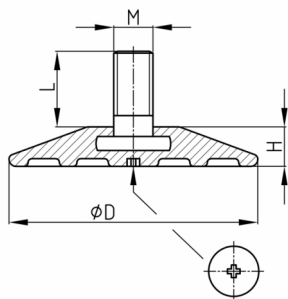

Product Group PGS

Adjustable feet with large plastic plate made of PE for desks

Standard Colours

- black

Material

- Thread: zinc-plated steel
- Base: Polyethylene (PE)

Order Number	D	H	L	M
	mm	mm	mm	mm
PGS 60 / M8x35	60	7	35	M8
PGS 60 / M10x35	60	7	35	M10
PGS 80 / M8x20	80	14	20	M8
PGS 80 / M10x20	80	14	20	M10
PGS 100 / M8x20	100	18	20	M8
PGS 100 / M8x25	100	18	25	M8
PGS 100 / M10x20	100	18	20	M10
PGS 100 / M10x25	100	18	25	M10