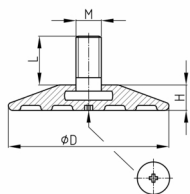

Product Group PGS

Adjustable feet with large plastic plate made of PE for desks

Standard Colours

- black

Material

- Thread: zinc-plated steel
- Base: Polyethylene (PE)

Order Number	D	H	L	M
	mm	mm	mm	mm
PGS 60 / M8x35	60	7	35	M8
PGS 60 / M10x35	60	7	35	M10
PGS 80 / M8x20	80	14	20	M8
PGS 80 / M10x20	80	14	20	M10
PGS 100 / M8x20	100	18	20	M8
PGS 100 / M8x25	100	18	25	M8
PGS 100 / M10x20	100	18	20	M10
PGS 100 / M10x25	100	18	25	M10