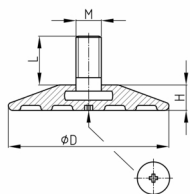

Order Number	D	H	L	M
	mm	mm	mm	mm
PGS 60 / M8x35	60	7	35	M8
PGS 60 / M10x35	60	7	35	M10
PGS 80 / M8x20	80	14	20	M8
PGS 80 / M10x20	80	14	20	M10
PGS 100 / M8x20	100	18	20	M8
PGS 100 / M8x25	100	18	25	M8
PGS 100 / M10x20	100	18	20	M10
PGS 100 / M10x25	100	18	25	M10