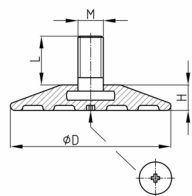

Product Group PGS

Adjustable feet with large plastic plate made of PE for desks

Standard Colours

- black

Material

- Thread: zinc-plated steel
- Base: Polyethylene (PE)

Order Number	D	H	L	M
	mm	mm	mm	mm
PGS 60 / M8x35	60	7	35	M8
PGS 60 / M10x35	60	7	35	M10
PGS 80 / M8x20	80	14	20	M8
PGS 80 / M10x20	80	14	20	M10
PGS 100 / M8x20	100	18	20	M8
PGS 100 / M8x25	100	18	25	M8
PGS 100 / M10x20	100	18	20	M10
PGS 100 / M10x25	100	18	25	M10