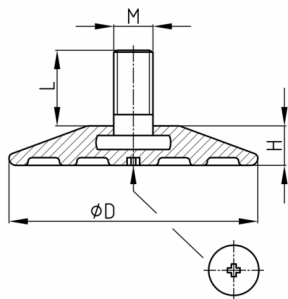

Product Group PGS

Adjustable feet with large plastic plate made of PE for desks

Standard Colours

- black

Material

- Thread: zinc-plated steel
- Base: Polyethylene (PE)

Order Number	D	H	L	M
	mm	mm	mm	mm
PGS 60 / M8x35	60	7	35	M8
PGS 60 / M10x35	60	7	35	M10
PGS 80 / M8x20	80	14	20	M8
PGS 80 / M10x20	80	14	20	M10
PGS 100 / M8x20	100	18	20	M8
PGS 100 / M8x25	100	18	25	M8
PGS 100 / M10x20	100	18	20	M10
PGS 100 / M10x25	100	18	25	M10