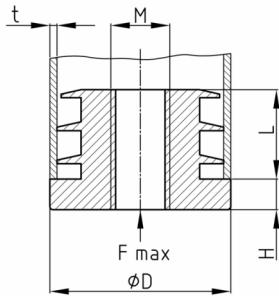

Product Group IRAF

Threaded plugs made of PP for round tubes with injection moulded plastic thread

Standard Colours

- black

Material

- Polypropylene (PP)

• *) = The plugs can also be used up to a wall thickness of 2 mm. We recommend checking this before installation.

Order Number	D	F max.	H	L	M	t
	mm	kg	mm	mm		mm
IRAF 18	18	50	6	18	M10	1-1,5
IRAF 20	20	50	6	18	M10	1-1,5
IRAF 22	22	50	6	19	M10	1-1,5
IRAF 25 *	25	50	6	19	M10	1,5
IRAF 28	28	50	6	19	M10	1-1,5
IRAF 28x2	28	50	6	19	M10	2
IRAF 30 *	30	50	6	19	M10	1-1,5
IRAF 32	32	50	6	19	M10	1,5-2
IRAF 35 *	35	50	6	20	M10	1-1,5
IRAF 40	40	50	6	20	M10	1,5-2
IRAF 45	45	50	6	21	M10	1,5-2
IRAF 50	50	50	6	21	M10	1,5-2