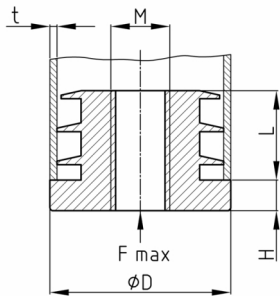

Product Group IRAF

Threaded plugs made of PP for round tubes with injection moulded plastic thread

Standard Colours

- black

Material

- Polypropylene (PP)

• *) = The plugs can also be used up to a wall thickness of 2 mm. We recommend checking this before installation.

Order Number	D	F max.	H	L	M	t
	mm	kg	mm	mm		mm
IRAF 18	18	50	6	18	M10	1-1,5
IRAF 20	20	50	6	18	M10	1-1,5
IRAF 22	22	50	6	19	M10	1-1,5
IRAF 25 *	25	50	6	19	M10	1,5
IRAF 28	28	50	6	19	M10	1-1,5
IRAF 28x2	28	50	6	19	M10	2
IRAF 30 *	30	50	6	19	M10	1-1,5
IRAF 32	32	50	6	19	M10	1,5-2
IRAF 35 *	35	50	6	20	M10	1-1,5
IRAF 40	40	50	6	20	M10	1,5-2
IRAF 45	45	50	6	21	M10	1,5-2
IRAF 50	50	50	6	21	M10	1,5-2