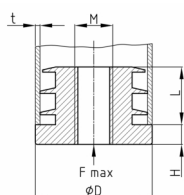

Product Group IRAF

Threaded plugs made of PP for round tubes with injection moulded plastic thread

Standard Colours

- black

Material

- Polypropylene (PP)

• *) = The plugs can also be used up to a wall thickness of 2 mm. We recommend checking this before installation.

Order Number	D	F max.	H	L	M	t
	mm	kg	mm	mm		mm
IRAF 18	18	50	6	18	M10	1-1,5
IRAF 20	20	50	6	18	M10	1-1,5
IRAF 22	22	50	6	19	M10	1-1,5
IRAF 25 *	25	50	6	19	M10	1,5
IRAF 28	28	50	6	19	M10	1-1,5
IRAF 28x2	28	50	6	19	M10	2
IRAF 30 *	30	50	6	19	M10	1-1,5
IRAF 32	32	50	6	19	M10	1,5-2
IRAF 35 *	35	50	6	20	M10	1-1,5
IRAF 40	40	50	6	20	M10	1,5-2
IRAF 45	45	50	6	21	M10	1,5-2
IRAF 50	50	50	6	21	M10	1,5-2