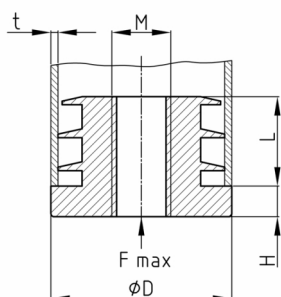

Product Group IRAF

Threaded plugs made of PP for round tubes with injection moulded plastic thread

Standard Colours

- black

Material

- Polypropylene (PP)

• *) = The plugs can also be used up to a wall thickness of 2 mm. We recommend checking this before installation.

Order Number	D	F max.	H	L	M	t
	mm	kg	mm	mm		mm
IRAF 18	18	50	6	18	M10	1-1,5
IRAF 20	20	50	6	18	M10	1-1,5
IRAF 22	22	50	6	19	M10	1-1,5
IRAF 25 *	25	50	6	19	M10	1,5
IRAF 28	28	50	6	19	M10	1-1,5
IRAF 28x2	28	50	6	19	M10	2
IRAF 30 *	30	50	6	19	M10	1-1,5
IRAF 32	32	50	6	19	M10	1,5-2
IRAF 35 *	35	50	6	20	M10	1-1,5
IRAF 40	40	50	6	20	M10	1,5-2
IRAF 45	45	50	6	21	M10	1,5-2
IRAF 50	50	50	6	21	M10	1,5-2