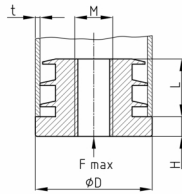

Product Group IRAF

Threaded plugs made of PP for round tubes with injection moulded plastic thread

Standard Colours

- black

Material

- Polypropylene (PP)

• *) = The plugs can also be used up to a wall thickness of 2 mm. We recommend checking this before installation.

Order Number	D	F max.	H	L	M	t
	mm	kg	mm	mm		mm
IRAF 18	18	50	6	18	M10	1-1,5
IRAF 20	20	50	6	18	M10	1-1,5
IRAF 22	22	50	6	19	M10	1-1,5
IRAF 25 *	25	50	6	19	M10	1,5
IRAF 28	28	50	6	19	M10	1-1,5
IRAF 28x2	28	50	6	19	M10	2
IRAF 30 *	30	50	6	19	M10	1-1,5
IRAF 32	32	50	6	19	M10	1,5-2
IRAF 35 *	35	50	6	20	M10	1-1,5
IRAF 40	40	50	6	20	M10	1,5-2
IRAF 45	45	50	6	21	M10	1,5-2
IRAF 50	50	50	6	21	M10	1,5-2