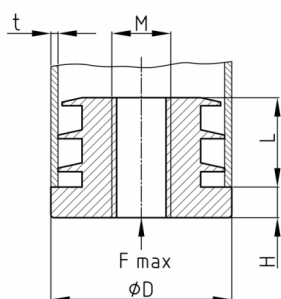

Product Group IRAF

Threaded plugs made of PP for round tubes with injection moulded plastic thread

Standard Colours

- black

Material

- Polypropylene (PP)

• *) = The plugs can also be used up to a wall thickness of 2 mm. We recommend checking this before installation.

Order Number	D	F max.	H	L	M	t
	mm	kg	mm	mm		mm
IRAF 18	18	50	6	18	M10	1-1,5
IRAF 20	20	50	6	18	M10	1-1,5
IRAF 22	22	50	6	19	M10	1-1,5
IRAF 25 *	25	50	6	19	M10	1,5
IRAF 28	28	50	6	19	M10	1-1,5
IRAF 28x2	28	50	6	19	M10	2
IRAF 30 *	30	50	6	19	M10	1-1,5
IRAF 32	32	50	6	19	M10	1,5-2
IRAF 35 *	35	50	6	20	M10	1-1,5
IRAF 40	40	50	6	20	M10	1,5-2
IRAF 45	45	50	6	21	M10	1,5-2
IRAF 50	50	50	6	21	M10	1,5-2